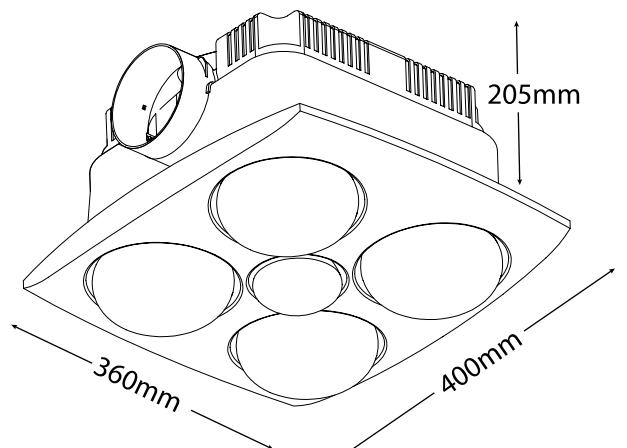

Turbo Fan
Design

Easy Side
Ducting Access

DIMENSIONS

**CUT OUT SIZE
300mm x 300mm**

Aust/NZ Approval No.
SAA-191053-EA

BATHROOM HEATER & EXHAUST FAN WITH LED LIGHT

FEATURES

- Turbo blade fan design
- 8W LED R80 lamp
- Includes 4 x 275W infrared instant heat lamps
- 2 heat setting control, 50% or 100% heat function
- Aluminium ducting included
- High performance ball bearing motor
- Side duct with built in draft stop outlet
- Easy to clean removable fascia
- Inbuilt thermal safety switch included

SPECIFICATIONS

Model name	Contour 4
Model number	Silver – MBHC4LS White – MBHC4LW
Voltage	220v – 240v
Frequency	50-60Hz
Exhaust air movement (m³/hr)	250m ³ /hr
Motor	Ball bearing
Light type	R80 E27 LED
Light wattage	8W
Colour Temperature	3000k
Weather resistance rating	IPX4
Control type	4 gang wall switch included
Fascia size (mm)	400 x 360mm
Cut out size (mm)	300 x 300mm
Aluminium duct	1500 x 100mm
Recommended minimum installation depth	200mm

SHIPPING

Packaging size	L420 x H275 x D275mm
Gross weight	4.3kg
Carton qty	2

AVAILABLE IN SILVER AND WHITE

Model	Colour	Barcode
MBHC4LS	Silver	 9312375500025
MBHC4LW	White	 9312375500018