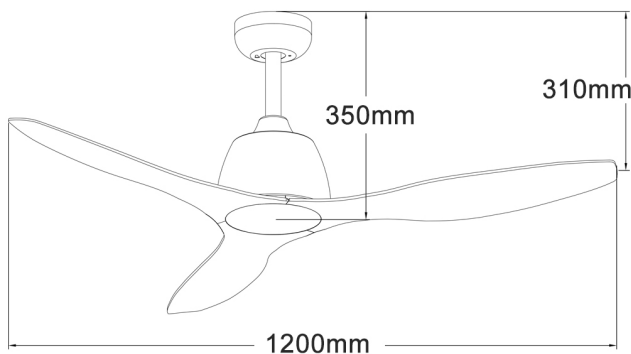

ELITE

Elite 1200mm (48")

FEATURES

- /// 3 year In Home warranty
- /// 3 speed wall control with light switch
- /// Fully reversible for summer & winter
- /// Powerful and efficient 50W motor
- /// Electronically factory balanced blades
- /// ABS blades
- /// Remote control adaptable
- /// 1200mm (48") blade diameter
- /// Hangsure angle canopy
- /// 11.5 degree blade pitch

DIAGRAMS

MEF133WW

MEF133MB

MEF133MM

MEF133BS

MEF133BB

MEF133OM

	FORWARD/REVERSE			WALL CONTROL	MAX AIR FLOW		
	High	Medium	Low		High	Medium	Low
CURRENT	0.16A	0.13A	0.10A	3 Speed 1.5µF 2+3.5µF / 300V	5065CFM	4100CFM	2750CFM
POWER	38W	26W	16W				