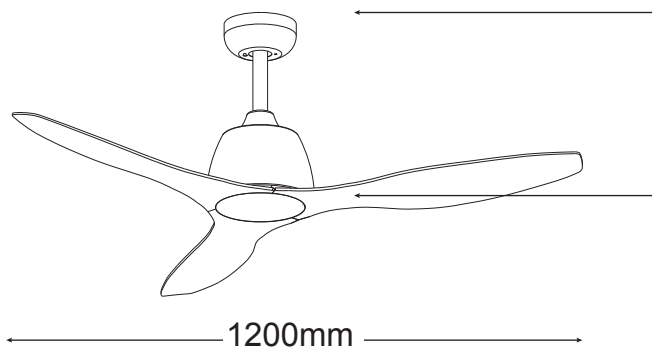

ELITE

Elite 1200mm (48")

FEATURES

- /// 3 year In Home warranty
- /// 3 speed wall control with light switch
- /// Fully reversible for summer & winter
- /// Powerful and efficient 50W motor
- /// Electronically factory balanced blades
- /// ABS blades
- /// Remote control adaptable
- /// 1200mm (48") blade diameter
- /// Hangsure angle canopy
- /// 11.5 degree blade pitch

DIAGRAMS

MEF133WW

MEF133MB

MEF133MM

MEF133BS

MEF133BB

MEF133OM

	FORWARD/REVERSE			WALL CONTROL	MAX AIR FLOW		
	High	Medium	Low		High	Medium	Low
CURRENT	0.16A	0.13A	0.10A	3 Speed 1.5µF 2+3.5µF / 300V	5065CFM	4100CFM	2750CFM
POWER	38W	26W	16W				