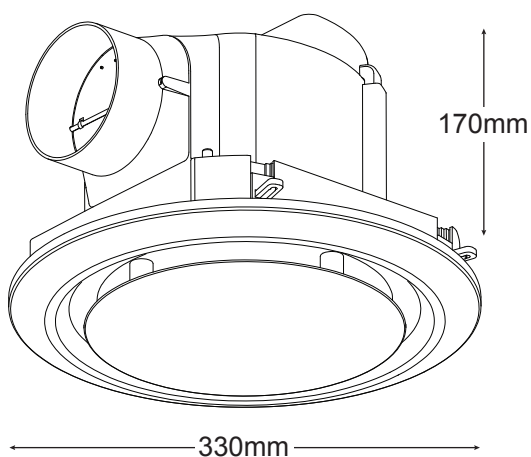

Gyro LED

Gyro

The Martec Gyro No Light in white or silver is a modern circular design exhaust fan for household use. The Gyro No Light features 240 cubic metres of extraction per hour.

FEATURES

- /// 3 year replacement warranty
- /// Excellent airflow 240 m³ per hour
- /// Long life ball bearing motor
- /// Quiet operation
- /// Turbo fan blade
- /// Side ducted outlet (100mm diameter, ducting not included)
- /// Draft stopper built into side ducting
- /// Removable grill
- /// Available in both white or silver finish

MXFG25W

MXFG25S

DIAGRAM

CUT OUT SIZE 296mm Diameter

GRILL SIZE 330mm Diameter

Minimum ceiling depth of 180mm is required