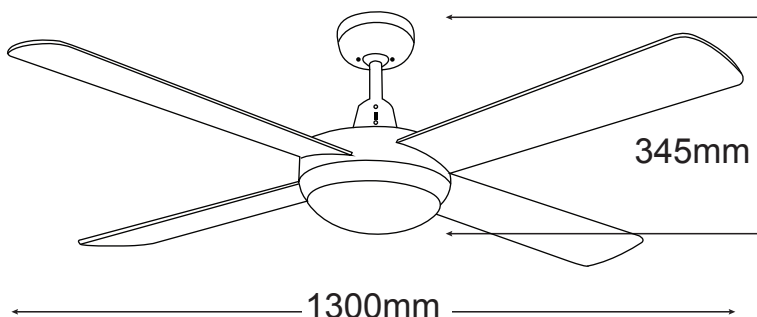

LIFESTYLE DC

Lifestyle DC 24w LED CCT

FEATURES

- /// Anti-rust die-cast aluminium body
- /// 3 year in-home warranty
- /// Includes 5 speed remote control
- /// Summer/Winter reverse button on the remote
- /// Fully reversible for summer & winter
- /// Dimmable 24W CCT switchable (3000k, 4000k or 5000k) LED Light
- /// 3 Stage step dimming LED light module
- /// (click on/off for dimming function)
- /// Powerful & efficient 28.5W DC motor
- /// Electronically factory balanced blades
- /// Sealed solid plywood blades
- /// Up to 8hr fan timer
- /// 1300mm (52") diameter blades
- /// Hangsure angle canopy
- /// 12.5° blade pitch

DLDC1343BR

DLDC1343WR

DIAGRAMS

24w dimmable LED