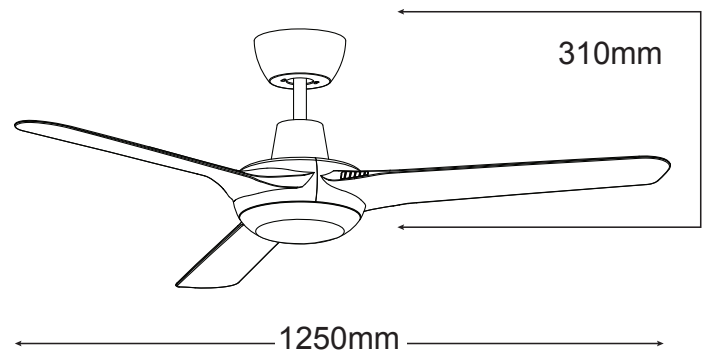

CRUISE

Colour Changeable Temperature

15W Dimmable LED CCT

MCF1333S

Silver

MCF1333W

White

MCF1333M

Matt Black

- /// 6 year warranty*
- /// Dimmable 15W CCT switchable (3000k, 4000k or 5000k) LED light
- /// 3 stage step dimming LED light (step dim uses normal light switch or MPREM remote)
- /// Full polycarbonate composite construction
- /// Fully reversible for summer & winter
- /// Powerful and efficient 50W motor
- /// Electronically factory balanced blades
- /// Remote control adaptable
- /// 1250mm (50") blade diameter
- /// Hangsure angle canopy
- /// 11° blade pitch