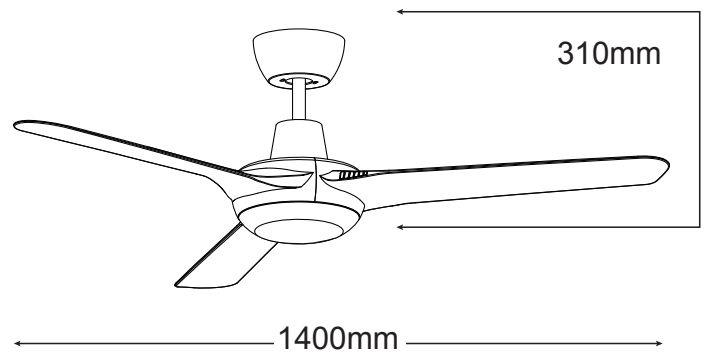

CRUISE

Colour Changeable Temperature

1400mm 15W Dimmable LED CCT

MCF1433S
Silver

MCF1433W
White

MCF1433M
Matt Black

- /// 6 year warranty*
- /// Suitable for indoor/outdoor undercover use
- /// Dimmable 15W CCT switchable (3000k, 4000k or 5000k) LED light
- /// 3 stage step dimming LED light (step dim uses normal light switch or MPREM remote)
- /// ABS composite construction
- /// Fully reversible for summer & winter Powerful and efficient 60W motor
- /// Electronically factory balanced blades Remote control adaptable
- /// 1400mm (56") blade diameter
- /// Hangsure angle canopy
- /// 11° blade pitch