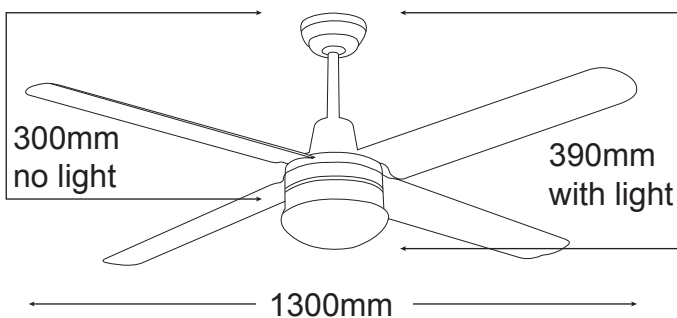

DIAGRAMS

	FORWARD/REVERSE			WALL CONTROL	LUMINOUS FLUX	MAX AIR FLOW
	High	Medium	Low			
RPM	231/256	158/189	100/199	3 Speed 2 + 3 5µF / 400V	N/A	TBA
CURRENT	0.301A	0.228A	0.16A			
POWER	70.2W	35.5W	17W