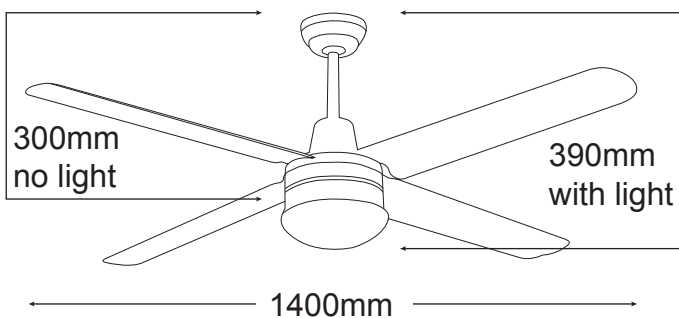

DIAGRAMS

	FORWARD/REVERSE			WALL CONTROL	LUMINOUS FLUX	MAX AIR FLOW
	High	Medium	Low			
RPM	238/261	179/207	106/130	3 Speed 2 + 3 5µF / 400V	N/A	TBA
CURRENT	0.356A	0.289A	0.198A			
POWER	81.5W	50W	22.6W