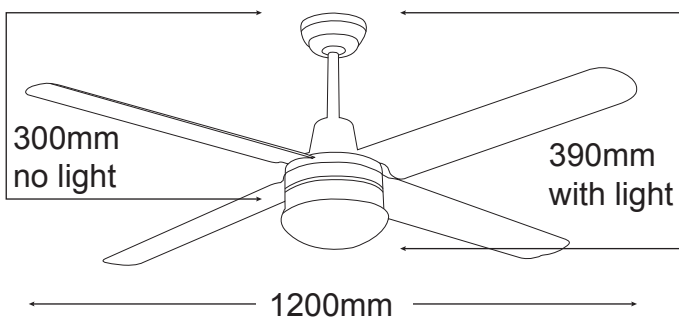

DIAGRAMS

	FORWARD/REVERSE			WALL CONTROL	LUMINOUS FLUX	MAX AIR FLOW
	High	Medium	Low			
RPM	252/271	169/204	96/116	3 Speed 2 + 3 5µF / 400V	N/A	TBA
CURRENT	0.356A	0.249A	0.166A			
POWER	74.2W	35.1W	15.3W