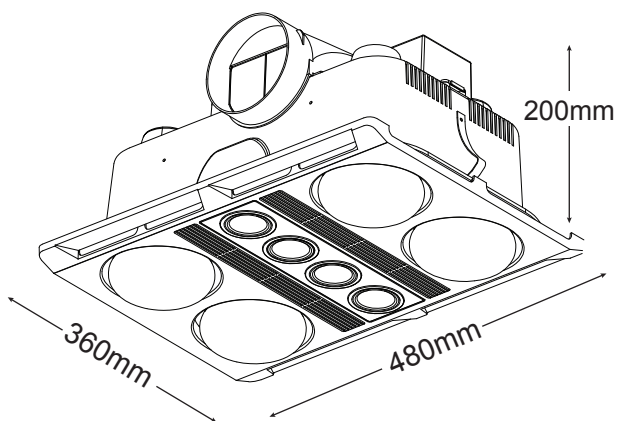

Profile Plus LED

Profile Plus 4

FEATURES

- /// 2 year In Home warranty
- /// Excellent airflow 460m³ / h
- /// Long life ball bearing motor
- /// Quiet operation
- /// Turbo fan blade
- /// Duct outlet (120mm diameter)
- /// Removable grill
- /// Half or full heat function 4 x 275W heat lamps included
- /// 4x 6w 3000K Boss GU10 (MBGU306) LED lamps included
- /// 1x 4-Gang switch included
- /// Draft stopper, side ducting, and grill included
- /// Remote control adaptable (MBHREM)

MBHP4LS

MBHP4LW

DIAGRAM

4 x 275W instant heat infrared heat lamps

4 x 6W GU10 LED Lamps

CUT OUT SIZE 435mm x 275mm

GRILL SIZE 480mm x 360mm

LUMEN 1440lm