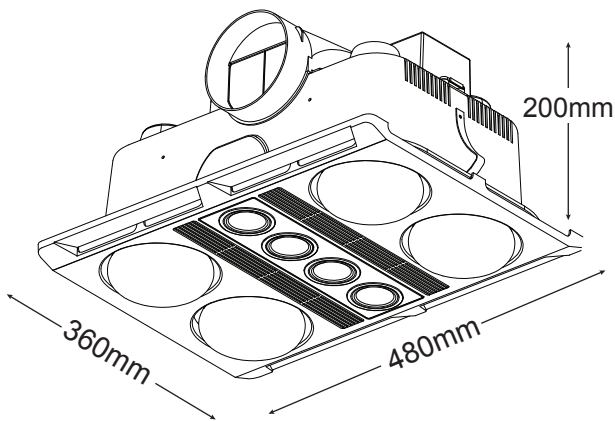

### DIAGRAM

MBHP4LS

MBHP4LW

4 x 275W instant heat infrared heat lamps

4 x 6W GU10 LED Lamps

CUT OUT SIZE 435mm x 275mm

GRILL SIZE 480mm x 360mm

LUMEN 1440lm