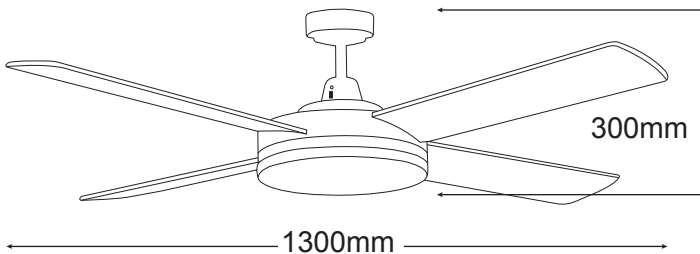

DIAGRAMS

	FORWARD/REVERSE			WALL CONTROL	LUMINOUS FLUX	MAX AIR FLOW
	High	Medium	Low			
CURRENT	0.22A	0.16A	0.12A	3 Speed 2 + 3 5µF / 300V	1845lm	226m³ min-1
POWER	53.7W	29.4W	15.3W