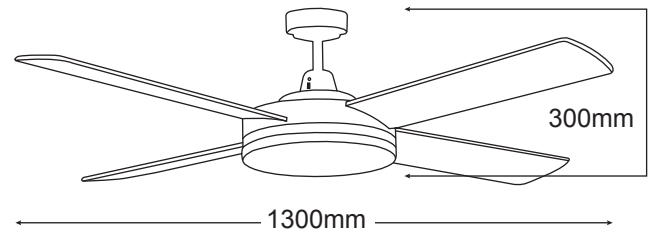

Matt Black

- /// Anti-rust die-cast aluminium body
- /// 3 year in-home warranty
- /// 3 speed wall control with light switch
- /// Fully reversible for summer & winter
- /// 28W LED CCT switchable using normal light switch or on/off remote function (3000k, 4000k or 5000k)
- /// LED dimmable with Martec MPLCD remote
- /// Powerful & efficient 69W motor
- /// Electronically factory balanced blades
- /// Sealed solid plywood blades
- /// Remote control adaptable
- /// 1300mm (52") diameter blades
- /// Hangsure angle canopy
- /// 12.5° blade pitch