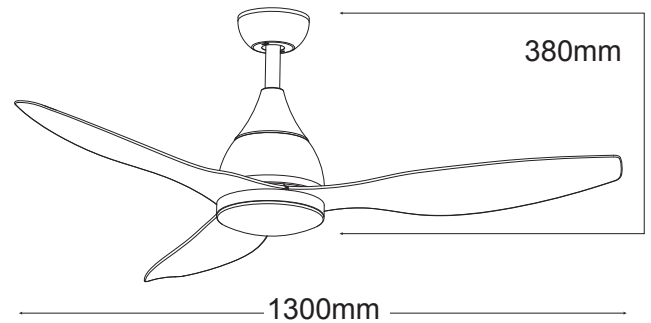

FORWARD/REVERSE

SPEED	1	2	3	4	5
CURRENT	0.23A	0.16A	0.12A	0.08A	0.053A
POWER	36w	23w	16.3w	9.8w	5.2w