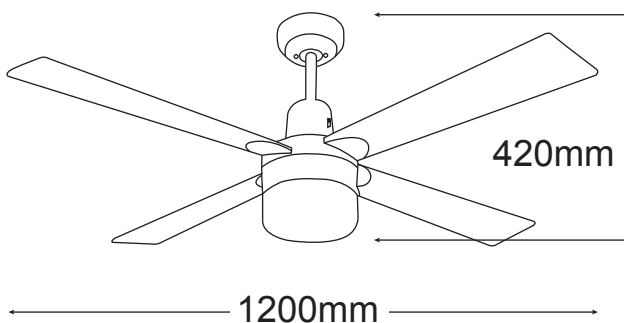

CFW124C

CFA124C

CFS124C

FEATURES

- /// 2 year In Home warranty
- /// Powerful and efficient 60W motor
- /// 12 degree blade pitch
- /// Solid plywood blades
- /// Reversible motor for summer & winter
- /// 1200mm (48") blade diameter
- /// Includes clipper light
- /// Energy saving CFL or LED light globe compatible (when light kit fitted)
- /// 3 speed wall control with light switch included
- /// High quality white, brushed nickel or antique brass finish

DIAGRAMS

	FORWARD/REVERSE			WALL CONTROL	LUMINOUS FLUX	MAX AIR FLOW
	High	Medium	Low			
CURRENT	0.26A	0.19A	0.13A	3 Speed 2 + 3 5µF / 300V	GLS: 710 lm C/Fluro: 900 lm	TBA
POWER	60W	35W	19W			