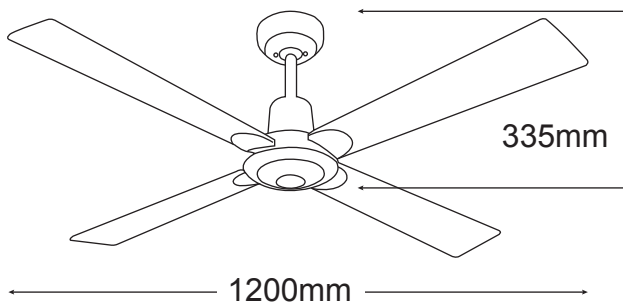

* 3 year In Home + 3 year motor replacement warranty

FEATURES

- /// 6 year warranty
- /// Powerful and efficient 60W motor
- /// 12 degree blade pitch
- /// Solid plywood blades
- /// Reversible motor for summer & winter
- /// 1200mm (48") blade diameter
- /// Light adaptable
- /// 3 speed wall control with light switch included
- /// High quality white, brushed nickel or antique brass finish

CFS124

CFW124

CFA124

DIAGRAMS

	FORWARD/REVERSE			WALL CONTROL	LUMINOUS FLUX	MAX AIR FLOW
	High	Medium	Low			
CURRENT	0.26A	0.19A	0.13A	3 Speed 2 + 3 5µF / 300V	N/A	TBA
POWER	60W	35W	19W			