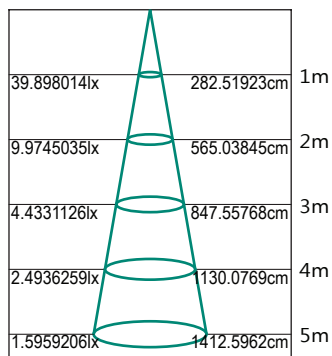

Power: 4W
CCT: 3000K (Warm White)
Lumens: 350lm
Beam Angle: 110°
Size (mm): 67mm x 18mm (when surface mounted)
CRI: ≥80

MLCD130W

MLCD130B

DIAGRAMS

Lux-Distance Diagram

Height Illuminance

Diameter

Polar Curve

Polar Curve

67mm

21mm