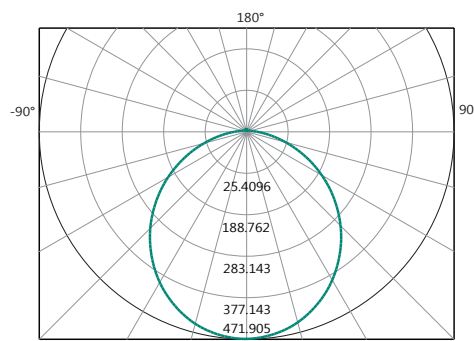

Power: 4W
CCT: 3000K (Warm White)
Lumens: 350lm
Beam Angle: 110°
Size (mm): 67mm x 18mm (when surface mounted)
CRI: ≥80

MLCD130W

MLCD130B

DIAGRAMS

Lux-Distance Diagram

Height Illuminance

Diameter

Polar Curve

Polar Curve

67mm

21mm