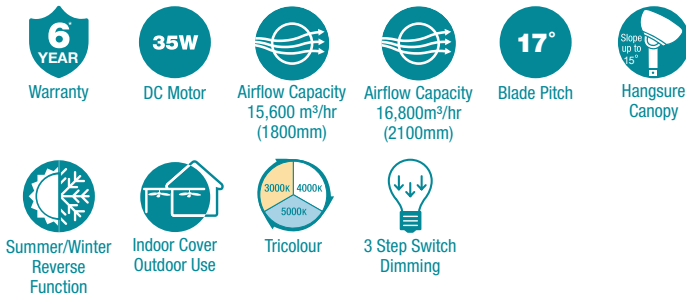

NB: Blade set and motor LED are sold separately.

Features

- Brushless quiet and efficient 35W DC motor
- Robust designed ideal for large living areas, alfresco and covered outdoor applications
- Aluminium body and canopy with 6 aluminium blades
- Air movement up to 15,600m³/hr (1800mm) and 16,800m³/hr (2100mm)
- Blade pitch 17°
- Hangsure canopy up to 10° maximum
- Fully reversible for summer and winter mode from remote control
- Supplied with 5 speed remote control and timer with up to 8 hour timer control mode
- 24W tricolour LED with 3 step switch dimming
- Switchable colour temperature between 3000K, 4000K & 5000K

SPECIFICATIONS

Model Name	Albatross			
Model Numbers		1800mm Blade Set	2100mm Blade Set	Motor + LED
	Matt Black	MAF180M	MAF210M	MAFML3MR
	White	MAF180W	MAF210W	MAFML3WR
	Brushed Nickel	MAF180B	MAF210B	MAFML3BR
Air Movement m³/hr	15,600m ³ /hr (1800mm) 16,800m ³ /hr (2100mm)			
Motor	DC			
Power Wattage	35W			
Voltage	220-240V 50Hz			
Materials / Blade	Aluminium body, canopy and blades			
Number of Blades	6 blades			
Blade Pitch	17°			
Hangsure Canopy	Maximum 10°			
Lighting Wattage / Type	24W LED			
Colour Temperature	3000K / 4000K / 5000K			
Lumens Output	2250lm / 2650lm / 2550lm			
Rated Lifetime	35,000 hours @ Ta25°C			
Dimmable	3 step dimming			
Control	Supplied with 5 speed remote control and timer			