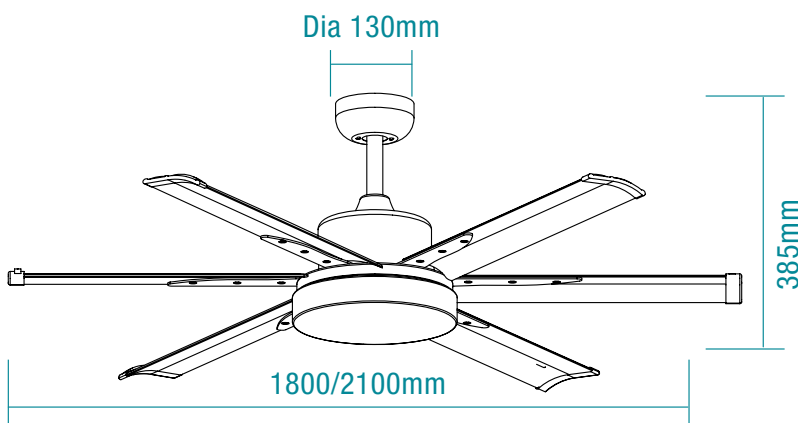

NB: Blade set and motor LED are sold separately.

Features

- Brushless quiet and efficient 35W DC motor
- Robust designed ideal for large living areas, alfresco and covered outdoor applications
- Aluminium body and canopy with 6 aluminium blades
- Air movement up to 15,600m³/hr (1800mm) and 16,800m³/hr (2100mm)
- Blade pitch 17°
- Hangsure canopy up to 10° maximum
- Fully reversible for summer and winter mode from remote control
- Supplied with 5 speed remote control and timer with up to 8 hour timer control mode
- 24W tricolour LED with 3 step switch dimming
- Switchable colour temperature between 3000K, 4000K & 5000K

DIMENSIONS

35W 1800MM (72") / 2100MM (84") DC CEILING FAN 6 BLADES WITH REMOTE CONTROL

SHIPPING

Packaging Size	95(H) x 120(W) x 120(L)mm (MAF180M)
	95(H) x 120(W) x 120(L)mm (MAF180W)
	95(H) x 120(W) x 120(L)mm (MAF180B)
	100(H) x 120(W) x 120(L)mm (MAF210M)
	100(H) x 120(W) x 120(L)mm (MAF210W)
	100(H) x 120(W) x 120(L)mm (MAF210B)
	290(H) x 290(W) x 450(L)mm (MAFML3MR)
	290(H) x 290(W) x 450(L)mm (MAFML3WR)
290(H) x 290(W) x 450(L)mm (MAFML3BR)	
Carton Quantity	1
Gross Weight	4.2Kg (MAF180M)
	4.2Kg (MAF180W)
	4.2Kg (MAF180B)
	5Kg (MAF210M)
	5Kg (MAF210W)
	5Kg (MAF210B)
	8.5Kg (MAFML3MR)
	8.5Kg (MAFML3WR)
8.5Kg (MAFML3BR)	

SPECIFICATIONS

Model Name	Albatross			
Model Numbers		1800mm Blade Set	2100mm Blade Set	Motor + LED
	Matt Black	MAF180M	MAF210M	MAFML3MR
	White	MAF180W	MAF210W	MAFML3WR
	Brushed Nickel	MAF180B	MAF210B	MAFML3BR
Air Movement m³/hr	15,600m ³ /hr (1800mm) 16,800m ³ /hr (2100mm)			
Motor	DC			
Power Wattage	35W			
Voltage	220-240V 50Hz			
Materials / Blade	Aluminium body, canopy and blades			
Number of Blades	6 blades			
Blade Pitch	17°			
Hangsure Canopy	Maximum 10°			
Lighting Wattage / Type	24W LED			
Colour Temperature	3000K / 4000K / 5000K			
Lumens Output	2250lm / 2650lm / 2550lm			
Rated Lifetime	35,000 hours @ Ta25°C			
Dimmable	3 step dimming			
Control	Supplied with 5 speed remote control and timer			