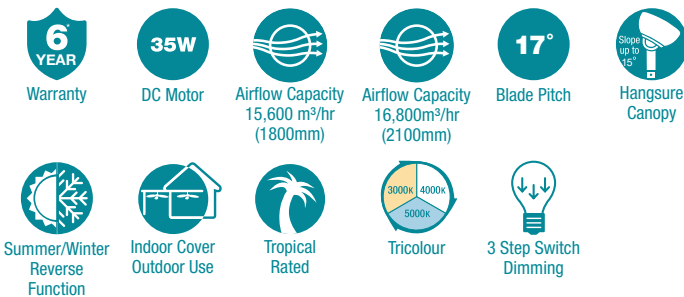

NB: Blade set and motor LED are sold separately.

Features

- Brushless quiet and efficient 35W DC motor
- Robust designed ideal for large living areas, alfresco and covered outdoor applications
- Aluminium body and canopy with 6 aluminium blades
- Air movement up to 15,600m³/hr (1800mm) and 16,800m³/hr (2100mm)
- Blade pitch 17°
- Hangsure canopy up to 10° maximum
- Fully reversible for summer and winter mode from remote control
- Supplied with 5 speed remote control and timer with up to 8 hour timer control mode
- 24W tricolour LED with 3 step switch dimming
- Switchable colour temperature between 3000K, 4000K & 5000K

SPECIFICATIONS

Model Name	Albatross			
Model Numbers		1800mm Blade Set	2100mm Blade Set	Motor + LED
	Matt Black	MAF180M	MAF210M	MAFML3MR
	White	MAF180W	MAF210W	MAFML3WR
	Brushed Nickel	MAF180B	MAF210B	MAFML3BR
Air Movement m³/hr	15,600m ³ /hr (1800mm) 16,800m ³ /hr (2100mm)			
Motor	DC			
Power Wattage	35W			
Voltage	220-240V 50Hz			
Materials / Blade	Aluminium body, canopy and blades			
Number of Blades	6 blades			
Blade Pitch	17°			
Hangsure Canopy	Maximum 10°			
Lighting Wattage / Type	24W LED			
Colour Temperature	3000K / 4000K / 5000K			
Lumens Output	2250lm / 2650lm / 2550lm			
Rated Lifetime	35,000 hours @ Ta25°C			
Dimmable	3 step dimming			
Control	Supplied with 5 speed remote control and timer			