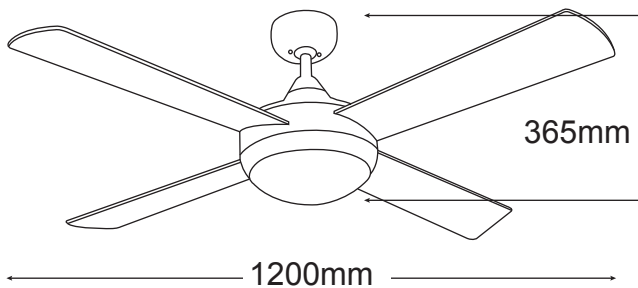

DIAGRAMS

	FORWARD/REVERSE			WALL CONTROL	LUMINOUS FLUX	MAX AIR FLOW
	High	Medium	Low			
CURRENT	0.22A	0.16A	0.14A	3 Speed 2 + 3 5µF / 400V	GLS: Global Compatible	TBA
POWER	55W	30W	16W