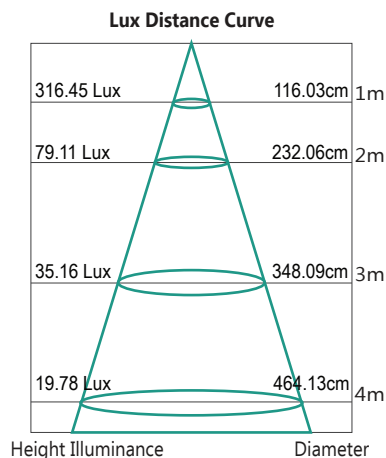

TECHNICAL INFORMATION

Power: 8W
CCT: 3000K (Warm White)
Lumens: 470 lm
Beam Angle: 60°
Size: 119mm x 60mm
CRI: ≥80

DIAGRAMS

MLXP301DM

MLXP301DB