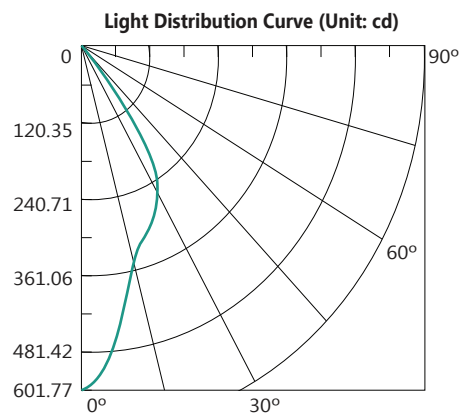

TECHNICAL INFORMATION

Power: 8W
CCT: 3000K (Warm White)
Lumens: 470 lm
Beam Angle: 60°
Size: 119mm x 60mm
CRI: ≥80

DIAGRAMS

MLXP301DM

MLXP301DB