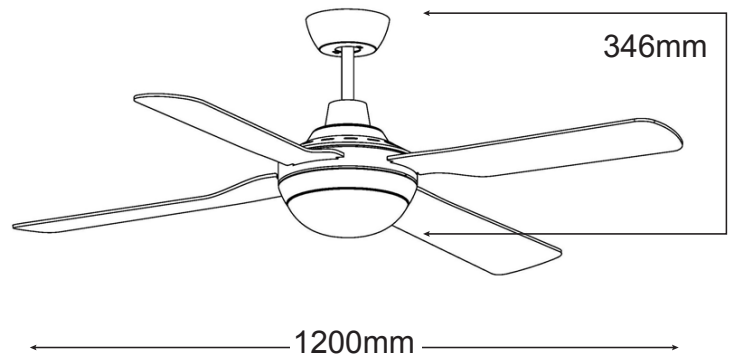

# DISCOVERY

Colour Changeable Temperature

15W Dimmable CCT LED

**MDF1243W**

White

**MDF1243M**

Matt Black

- /// 7 year warranty\*
- /// Suitable for indoor/outdoor undercover use
- /// Dimmable 15W CCT switchable (3000k, 4000k or 5000k) LED light
- /// 3 stage step dimming LED light
- /// ABS composite construction
- /// Fully reversible for summer & winter
- /// Powerful and efficient 60W motor
- /// Electronically factory balanced blades
- /// 3 speed wall control included
- /// 1200mm (48") blade diameter
- /// Hangsure angle canopy

	FORWARD/REVERSE			WALL CONTROL
	High	Medium	Low	
CURRENT	0.22A	0.13A	0.10A	3 Speed 2 + 3.5µF / 450V
POWER	55W	28W	17W	

\* 3 year In Home + 4 year motor replacement warranty