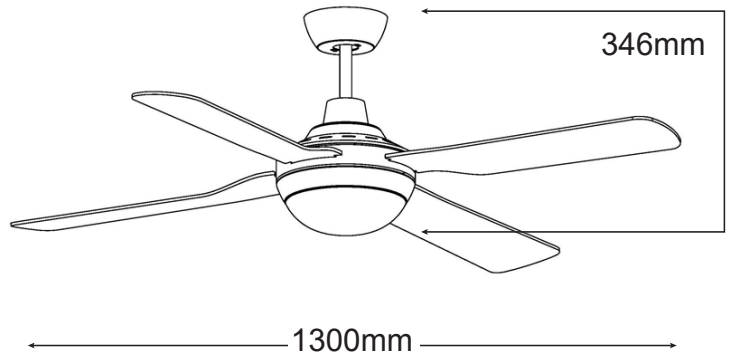

DISCOVERY

Colour Changeable Temperature

15W Dimmable CCT LED

MDF1343W

White

MDF1343M

Matt Black

- /// 7 year warranty*
- /// Suitable for indoor/outdoor undercover use
- /// Dimmable 15W CCT switchable (3000k, 4000k or 5000k) LED light
- /// 3 stage step dimming LED light ABS composite construction
- /// Fully reversible for summer & winter
- /// Powerful and efficient 60W motor
- /// Electronically factory balanced blades
- /// 3 speed wall control included
- /// 1300mm (52") blade diameter
- /// Hangsure angle canopy

	FORWARD/REVERSE			WALL CONTROL
	High	Medium	Low	
CURRENT	0.22A	0.13A	0.10A	3 Speed 2 + 3.5µF / 450V
POWER	55W	28W	17W	

* 3 year In Home + 4 year motor replacement warranty