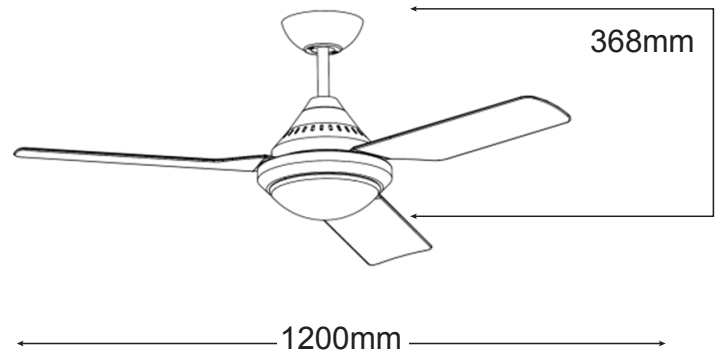

IMPERIAL

Colour Changeable Temperature

3 Blade 1200mm (48")

MIF1233W
White

- /// 7 year warranty*
- /// Suitable for indoor/outdoor undercover use
- /// Dimmable 15W CCT switchable (3000k, 4000k or 5000k) LED light
- /// 3 stage step dimming LED light (step dim uses normal light switch or MPREM remote)
- /// ABS composite construction
- /// Fully reversible for summer & winter
- /// Powerful and efficient 60W motor
- /// Electronically factory balanced blades
- /// 3 speed wall control included
- /// 1200mm (48") blade diameter
- /// Hangsure angle canopy

	FORWARD/REVERSE			WALL CONTROL
	High	Medium	Low	
CURRENT	0.19A	0.14A	0.11A	3 Speed 2 + 3.5µF / 450V
POWER	47W	25W	15W	

* 3 year In Home + 4 year motor replacement warranty