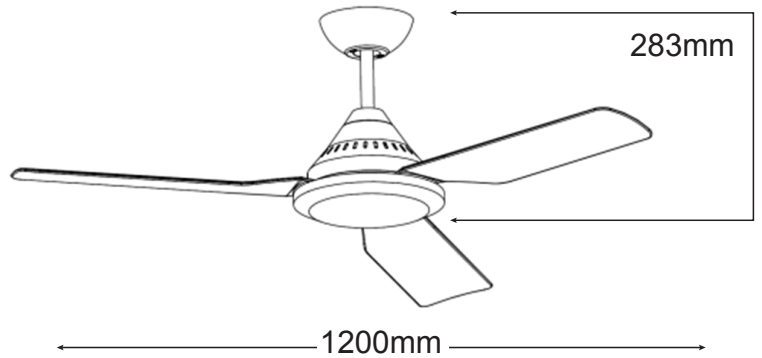

IMPERIAL

3 Blade 1200mm (48")

MIF123W
White

- /// 7 year warranty*
- /// Suitable for indoor/outdoor undercover use
- /// ABS composite construction
- /// Fully reversible for summer & winter
- /// Powerful and efficient 60W motor
- /// Electronically factory balanced blades
- /// 3 speed wall control included
- /// 1200mm (48") blade diameter
- /// Hangsure angle canopy

	FORWARD/REVERSE			WALL CONTROL
	High	Medium	Low	
CURRENT	0.19A	0.14A	0.11A	3 Speed 2 + 3.5µF / 450V
POWER	47W	25W	15W	

* 3 year In Home + 4 year motor replacement warranty