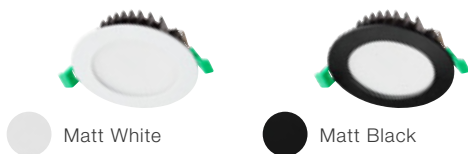

AVAILABLE COLOURS

Model	Colour	Barcode
TLBD34510WD	Matt White	9 312375 505020
TLBD34510MD	Matt Black	9 312375 505037