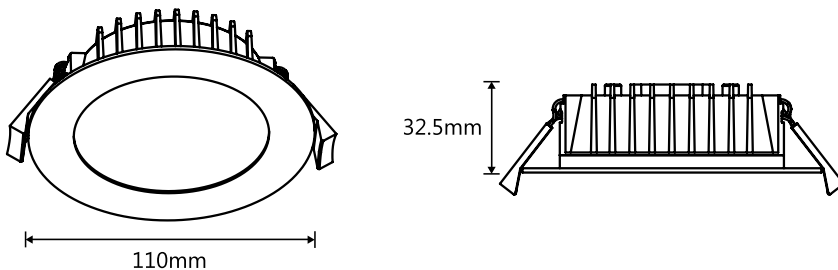

10W TRICOLOUR LED DOWNLIGHT WITH FLUSH DIFFUSER

Model Numbers

TLBD34510WD
TLBD34510MD

Features

- 5 year replacement warranty
- Low glare fixed downlight ideal for residential, apartments and internal application
- Dia 90mm cutout size
- IP44 ingress protection (front only)
- IC-4 or IC-F rated covered and abutted with insulation
- Switchable colour temperature 3000K, 4000K and 5000K
- Supplied with 1m flex and plug for simple installation

DIMENSIONS

10W TRICOLOUR LED DOWNLIGHT WITH FLUSH DIFFUSER

PACKAGING

SPECIFICATIONS

Model Name	Blitz II
Model Number	TLBD34510WD TLBD34510MD
Power Wattage	10W
Voltage	220-240V~50Hz
Materials / Housing	Die cast aluminium housing with polycarbonate diffuser
Cutout Size	Dia 90mm
Colour Temperature	3000K, 4000K, 5000K
Lumens Output	900lm/930lm/970lm
IP Rating	IP44 (front only)
Beam Angle	100°
CRI	≥80
Rated Lifetime	50,000 hours @ Ta25°C
Dimmable	Yes
Flex and Plug	Supplied with 1m flex and plug
Sensor	N/A

SHIPPING

Packaging Size	400(H) x 260(W) x 380(L)mm (TLBD34510WD) 400(H) x 260(W) x 380(L)mm (TLBD34510MD)
Carton Quantity	30 pcs
Gross Weight	9.40Kg (TLBD34510WD) 9.40Kg (TLBD34510MD)

AVAILABLE COLOURS

Model	Colour	Barcode
TLBD34510WD	Matt White	9 312375 505020
TLBD34510MD	Matt Black	9 312375 505037