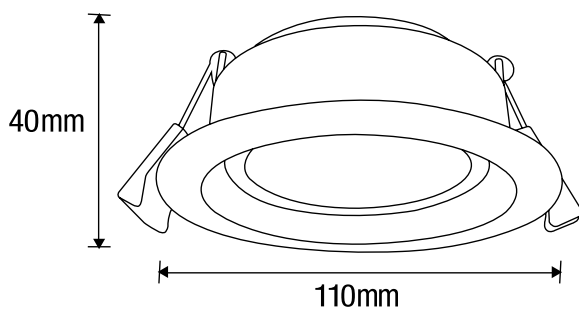

**10W TRICOLOUR LED ADJUSTABLE
DOWNLIGHT WITH RECESSED DIFFUSER**

Model Numbers

TLAG34510WD

Features

- 5 year replacement warranty
- Low glare adjustable downlight ideal for residential, apartments and internal application
- Dia 90mm cutout size
- IP44 ingress protection (front only)
- IC-rated covered and abutted with insulation
- Switchable colour temperature 3000K, 4000K and 5000K
- Supplied with 1m flex and plug for simple installation

IC-Rated

Class II

DIMENSIONS

Aust/NZ Approval No.
SAA-190610

10W TRICOLOUR LED ADJUSTABLE DOWNLIGHT WITH RECESSED DIFFUSER

PACKAGING

SPECIFICATIONS

Model Name	Arte Gimbal
Model Number	TLAG34510WD
Power Wattage	10W
Voltage	220-240V 50Hz
Materials / Housing	Die cast aluminium housing with polycarbonate diffuser
Cutout Size	Dia 90mm
Colour Temperature	3000K / 4000K / 5000K
Lumens Output	850lm / 900lm / 990lm
IP Rating	IP44 (front only)
Beam Angle	100°
CRI	Ra>80
Rated Lifetime	50,000 hours @ Ta25°C
Dimmable	Yes
Flex and Plug	Supplied with 1m flex and plug
Sensor	N/A

SHIPPING

Packaging Size	605(L) x 366(W) x 230(H)mm
Carton Quantity	30 pcs
Gross Weight	11.90kg

AVAILABLE COLOURS

Model	Colour	Barcode
TLAG34510WD	Matt White	9 312375 505334