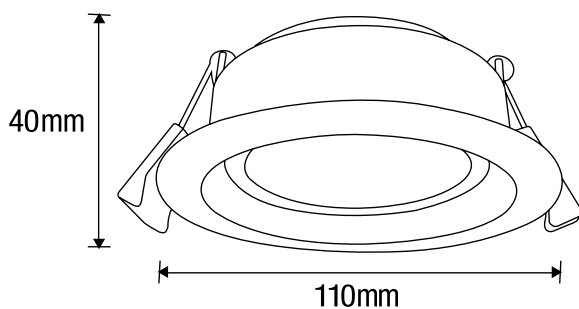

10W TRICOLOUR LED ADJUSTABLE DOWNLIGHT WITH RECESSED DIFFUSER

Model Numbers

TLAG34510WD

Features

- 5 year replacement warranty
- Low glare adjustable downlight ideal for residential, apartments and internal application
- Dia 90mm cutout size
- IP44 ingress protection (front only)
- IC-rated covered and abutted with insulation
- Switchable colour temperature 3000K, 4000K and 5000K
- Supplied with 1m flex and plug for simple installation

IC-Rated

Class II

DIMENSIONS

10W TRICOLOUR LED ADJUSTABLE DOWNLIGHT WITH RECESSED DIFFUSER

PACKAGING

SPECIFICATIONS

Model Name	Arte Gimbal
Model Number	TLAG34510WD
Power Wattage	10W
Voltage	200-240V 50Hz
Materials / Housing	Die cast aluminium housing with polycarbonate diffuser
Cutout Size	Dia 90mm
Colour Temperature	3000K / 4000K / 5000K
Lumens Output	850lm / 900lm / 990lm
IP Rating	IP44 (front only)
Beam Angle	100°
CRI	Ra>80
Rated Lifetime	50,000 hours @ Ta25°C
Dimmable	Yes
Flex and Plug	Supplied with 1m flex and plug
Sensor	N/A

SHIPPING

Packaging Size	605(L) x 366(W) x 230(H)mm
Carton Quantity	30 pcs
Gross Weight	11.90kg

AVAILABLE COLOURS

Model	Colour	Barcode
TLAG34510WD	Matt White	 9 312375 505334