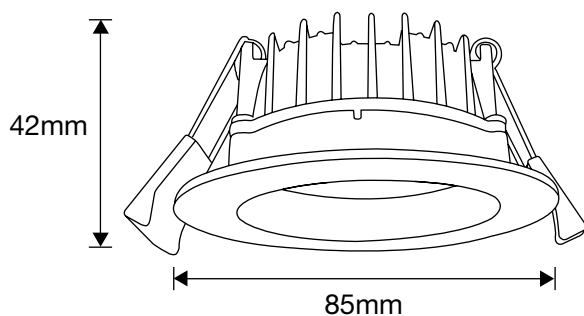

8W TRICOLOUR LED DOWNLIGHT WITH RECESSED DIFFUSER

Model Numbers

TLAM34510WD

Features

- 5 year replacement warranty
- Low glare fixed downlight ideal for residential, apartments and internal application
- Dia 70mm cutout size
- IP44 ingress protection (front only)
- IC-4 or IC-F rated covered and abutted with insulation
- Switchable colour temperature 3000K, 4000K and 5000K
- Supplied with 1m flex and plug for simple installation

IC-Rated

Class II

DIMENSIONS

8W TRICOLOUR LED DOWNLIGHT WITH RECESSED DIFFUSER

PACKAGING

SPECIFICATIONS

Model Name	Arte Mini
Model Number	TLAM34510WD
Power Wattage	8W
Voltage	200-240V 50Hz
Materials / Housing	Die cast aluminium housing with polycarbonate diffuser
Cutout Size	Dia 70mm
Colour Temperature	3000K / 4000K / 5000K
Lumens Output	600lm / 670lm / 700lm
IP Rating	IP44 (front only)
Beam Angle	100°
CRI	Ra>80
Rated Lifetime	50,000 hours @ Ta25°C
Dimmable	Yes
Flex and Plug	Supplied with 1m flex and plug
Sensor	N/A

SHIPPING

Packaging Size	605(L) x 366(W) x 255(H)mm
Carton Quantity	30 pcs
Gross Weight	11.90kg

AVAILABLE COLOURS

Model	Colour	Barcode
TLAM34510WD	Matt White	9 312375 505310