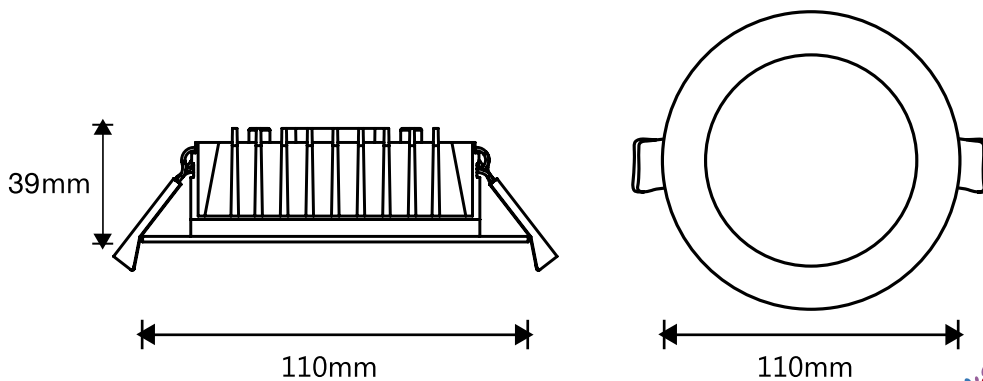

10W TRICOLOUR LED DOWNLIGHT WITH RECESSED DIFFUSER

Model Numbers

TLTD34510WD
TLTD34510MD

Features

- 5 year replacement warranty
- Low glare fixed downlight ideal for residential, apartments and internal application
- Dia 90mm cutout size
- IP44 ingress protection (front only)
- IC-4 or IC-F rated covered and abutted with insulation
- Switchable colour temperature 3000K, 4000K and 5000K
- Supplied with 1m flex and plug for simple installation

Class II

DIMENSIONS

10W TRICOLOUR LED DOWNLIGHT WITH RECESSED DIFFUSER

PACKAGING

SPECIFICATIONS

Model Name	Titan II
Model Number	TLTD34510WD TLTD34510MD
Power Wattage	10W
Voltage	200-240V 50Hz
Materials / Housing	Die cast aluminium housing with polycarbonate diffuser
Cutout Size	Dia 90mm
Colour Temperature	3000K / 4000K / 5000K
Lumens Output	900lm / 930lm / 970lm
IP Rating	IP44 (front only)
Beam Angle	100°
CRI	≥ 80
Rated Lifetime	50,000 hours @ Ta25°C
Dimmable	Yes
Flex and Plug	Supplied with 1m flex and plug
Sensor	N/A

SHIPPING

Packaging Size	400(H) x 260(W) x 380(L)mm (TLTD34510WD) 400(H) x 260(W) x 380(L)mm (TLTD34510MD)
Carton Quantity	30pcs
Gross Weight	9.70Kg (TLTD34510WD) 9.70Kg (TLTD34510MD)

AVAILABLE COLOURS

Model	Colour	Barcode
TLTD34510WD	Matt Black	9 312375 505082
TLTD34510MD	Matt Black	9 312375 505099