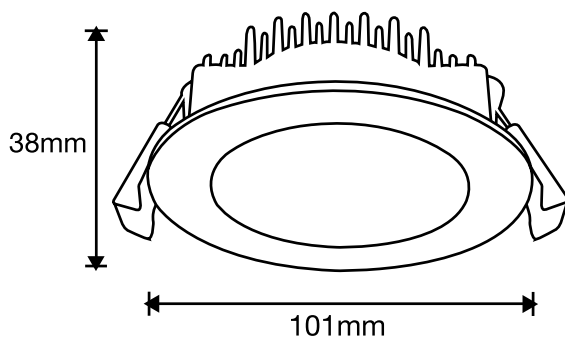

**10W TRICOLOUR LED DOWNLIGHT
WITH FLUSH DIFFUSER**

Model Numbers

TLUD34510WD

Features

- 7 year replacement warranty
- Low glare fixed downlight ideal for residential, apartments and internal application
- Dia 90mm cutout size
- IP44 ingress protection (front only)
- IC-4 and IC-F rated covered and abutted with insulation
- Switchable colour temperature 3000K, 4000K and 5000K
- Supplied with 1m flex and plug for simple installation

Replacement
Warranty

Tricolour

Light Output

Cutout Size

Dimmable

IP
Rating

LED Lifetime

IC-Rated

IC-Rated

Class II

DIMENSIONS

Aust/NZ Approval No.
SAA-203419

10W TRICOLOUR LED DOWNLIGHT WITH FLUSH DIFFUSER

PACKAGING

SPECIFICATIONS

Model Name	Ultra
Model Number	TLUD34510WD
Power Wattage	10W
Voltage	200-240V 50Hz
Materials / Housing	Die cast aluminium housing with polycarbonate diffuser
Cutout Size	Dia 90mm
Colour Temperature	3000K / 4000K / 5000K
Lumens Output	850lm / 900lm / 990lm
IP Rating	IP44 (front only)
Beam Angle	100°
CRI	Ra>80
Rated Lifetime	50,000 hours @ Ta25°C
Dimmable	Yes
Flex and Plug	Supplied with 1m flex and plug
Sensor	N/A

SHIPPING

Packaging Size	L605mm x W366mm x H210mm
Carton Quantity	30 pcs
Gross Weight	11.50kg

AVAILABLE COLOURS

Matt White

Model	Colour	Barcode
TLUD34510WD	Matt White	 9 312375 505297