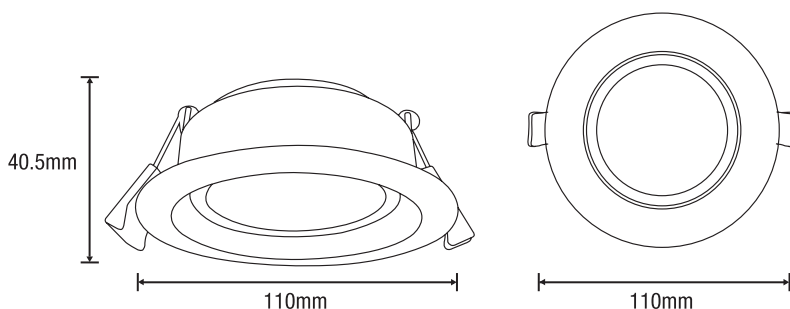

Tricolour

Light Output

Cutout Size

Dimmable

LED Lifetime

IP  
Rating

IC-Rated

IC-Rated

### DIMENSIONS

### SPECIFICATIONS

<b>Model name</b>	Arte Gimbal
<b>Model number</b>	TLAG34510WD
<b>Power wattage</b>	10W
<b>Input voltage</b>	220-240V~50Hz
<b>Housing</b>	High quality die cast aluminium construction
<b>Lens cover</b>	Polycarbonate
<b>LED type</b>	SMD
<b>CRI</b>	≥80
<b>Beam angle</b>	100°
<b>Gimbal tilt</b>	Yes to 15° adjustable angle
<b>Tricolour</b>	3000K, 4000K, 5000K
<b>Lumens</b>	850lm/880lm/990lm
<b>Product size</b>	Dia 110mm x H40mm
<b>Flex and plug</b>	Yes

### SHIPPING

<b>Packaging size</b>	L605mm x W366mm x H230mm
<b>Carton quantity</b>	30 pcs
<b>Gross weight</b>	11.90kg