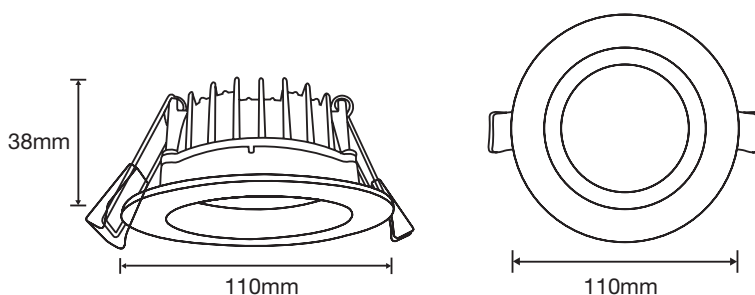

- Ideal for new or retro-fit installations with a standard 90mm hole cut-out
- Matt white housing with frost white diffuser
- Recessed design for a seamless look
- IP44 rated - Front Fascia ONLY
- IC-F & IC-4 rated - Can be safely covered and abutted
- SAA approved with integrated LED driver

Tricolour

Light Output

Cutout Size

Dimmable

IP Rating

LED Lifetime

IC-Rated

IC-Rated

DIMENSIONS

10W DIMMABLE TRICOLOUR LED DOWNLIGHT KIT

FEATURES

- 2 year replacement warranty
- A dimmable low glare tricolour LED downlight
- Kit includes 10W SMD Tricolour switchable LED downlight, 110mA dimmable LED driver with 900mm flex and plug
- The dimmable LED module is fully compatible with Martec trailing edge dimmers MTD350VAR and MTD350VAP
- Advanced heat sink diffusion
- High quality die cast aluminium construction
- IC-F or IC-4 abutted rated

SPECIFICATIONS

Model name	Arte
Model number	TLAD34510WD
Power wattage	10W
Input voltage	220-240V ~ 50Hz
Housing	High quality die cast aluminium construction
Lens cover	Polycarbonate
LED type	SMD
CRI	≥80
Beam angle	100°
Tricolour	3000K, 4000K, 5000K
Lumens	850lm/900lm/990lm
Product size	Dia 110mm x H38mm
Flex and plug	Yes
Operating temperature	TA: 25 degrees Celsius
Class	Class 2
Rated lifetime	50,000hrs @25°C Ambient (When covered with thermal insulation)