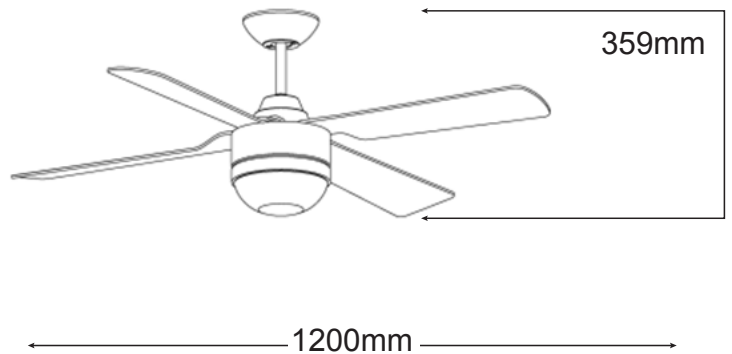

# ROCKET

1200mm (48")

**MRO1244W**  
White

- /// 7 year warranty\*
- /// Suitable for indoor/outdoor undercover use
- /// Includes 1 x E27 lamp holder
- /// ABS composite construction
- /// Fully reversible for Summer & Winter
- /// Powerful and efficient 60W motor
- /// Electronically factory balanced blades
- /// 3 speed wall control included
- /// 1200mm (48") blade diameter
- /// Hangsure angle canopy