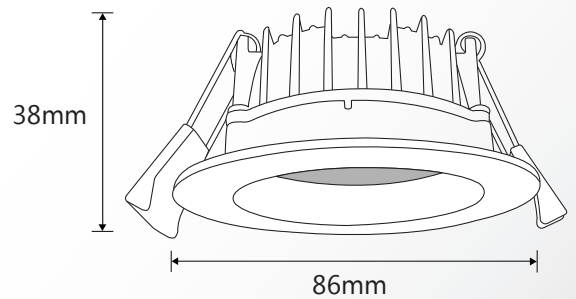

Arte MINI

TLAM3010WD | TLAM4010WD | TLAM5010WD
 TLAM3010BD | TLAM4010BD

TECHNICAL INFORMATION

- 3 year replacement warranty
- Die-cast aluminium construction
- Recessed low glare design
- 100% Beam angle
- IP44 Rated
- Dimmable down to 10% when using a Martec dimmer (MTD300VA)

Wattage	8w		
Lumen Output	600lm	670lm	700lm
Colour Temp	3000k	4000k	5000k
Beam Angle	100°		
Approx Lamp Life	50,000HRS		
CRI	>80		
Cut Out	70mm		
Ordering Codes			
Matt White Frame	TLAM3010WD	TLAM4010WD	TLAM5010WD