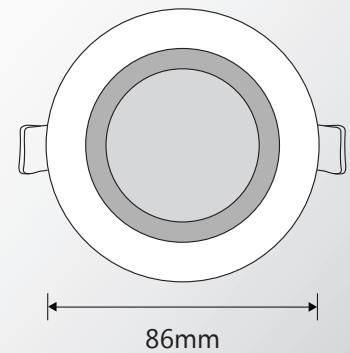

Arte MINI

TLAM3010WD | TLAM4010WD | TLAM5010WD
 TLAM3010BD | TLAM4010BD

TECHNICAL INFORMATION

- 3 year replacement warranty
- Die-cast aluminium construction
- Recessed low glare design
- 100% Beam angle
- IP44 Rated
- Dimmable down to 10% when using a Martec dimmer (MTD300VA)

Wattage	8w		
Lumen Output	600lm	670lm	700lm
Colour Temp	3000k	4000k	5000k
Beam Angle	100°		
Approx Lamp Life	50,000HRS		
CRI	>80		
Cut Out	70mm		
Ordering Codes			
Matt White Frame	TLAM3010WD	TLAM4010WD	TLAM5010WD