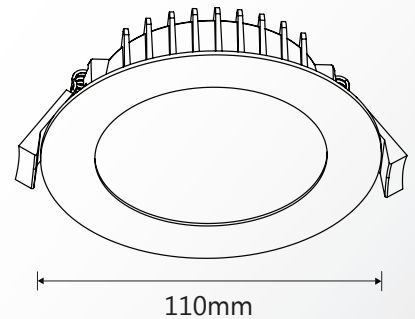

Blitz CCT 13W

TLBD34510WD

TECHNICAL INFORMATION

- 3 year replacement warranty
- Switchable between 3000K, 4000K or 5000K
- Advanced heat sink diffusion
- High quality aluminium fascia
- 100° Beam angle
- IP44 Rated
- Dimmable down to 10% when using a Martec dimmer (MTD300VA)
- Long life energy saving LED technology

Wattage	13w		
Lumen Output	900lm	930lm	970lm
Colour Temp	3000k, 4000k or 5000k switchable		
Beam Angle	100°		
Approx Lamp Life	50,000HRS		
CRI	>80		
Cut Out	90mm		
Ordering Codes			
Matt White Frame	TLBD34510WD		