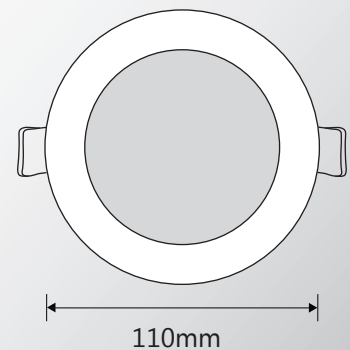

Blitz CCT 13W

TLBD34510WD

TECHNICAL INFORMATION

- 3 year replacement warranty
- Switchable between 3000K, 4000K or 5000K
- Advanced heat sink diffusion
- High quality aluminium fascia
- 100° Beam angle
- IP44 Rated
- Dimmable down to 10% when using a Martec dimmer (MTD300VA)
- Long life energy saving LED technology

Wattage	13w		
Lumen Output	900lm	930lm	970lm
Colour Temp	3000k, 4000k or 5000k switchable		
Beam Angle	100°		
Approx Lamp Life	50,000HRS		
CRI	>80		
Cut Out	90mm		
Ordering Codes			
Matt White Frame	TLBD34510WD		