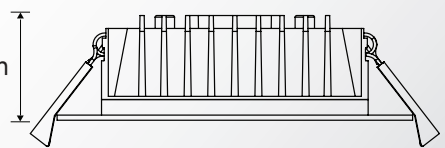

Blitz CCT 13W

TLBD34510WD

TECHNICAL INFORMATION

- 3 year replacement warranty
- Switchable between 3000K, 4000K or 5000K
- Advanced heat sink diffusion
- High quality aluminium fascia
- 100° Beam angle
- IP44 Rated
- Dimmable down to 10% when using a Martec dimmer (MTD300VA)
- Long life energy saving LED technology

Wattage	13w		
Lumen Output	900lm	930lm	970lm
Colour Temp	3000k, 4000k or 5000k switchable		
Beam Angle	100°		
Approx Lamp Life	50,000HRS		
CRI	>80		
Cut Out	90mm		
Ordering Codes			
Matt White Frame	TLBD34510WD		