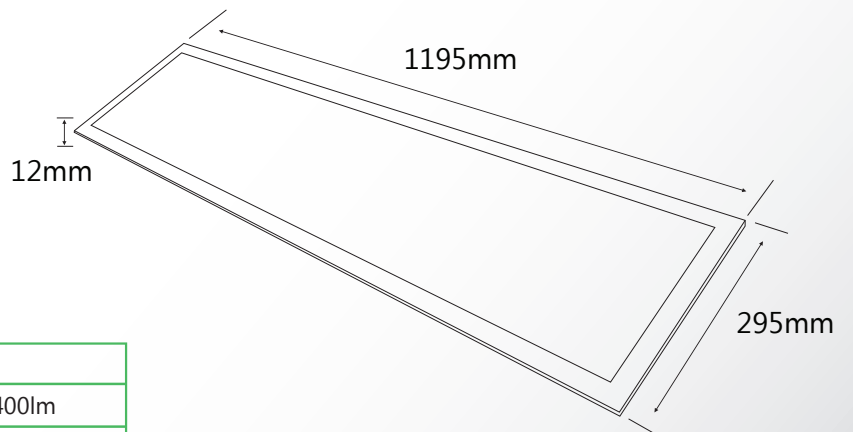

Executive Panel

TLEP4401230W | TLEP5401230W **40W**

TECHNICAL INFORMATION

- Slim T-Bar mounted panel
- Long life energy saving LED technology
- Non-dimmable
- PMMA light distribution panel

Wattage	40w	
Lumen Output	3300lm	3400lm
Colour Temp	4000k	5000k
Beam Angle	120°	
Approx Lamp Life	50,000HRS	
CRI	>80	
Ordering Codes		
Panel	TLEP4401230W	TLEP5401230W