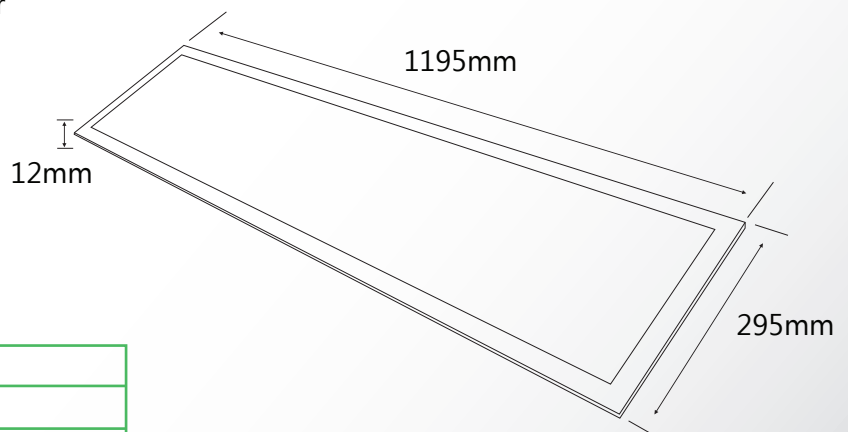

### TECHNICAL INFORMATION

- 3 year warranty
- Slim T-Bar mounted panel
- Tricolour CCT switchable (4000K, 5000K or 6000K) LED
- Long life energy saving LED technology
- Non-dimmable

Wattage	40w		
Lumen Output	3500lm		
Colour Temp CCT	4000k	5000k	6000k
Beam Angle	120°		
Approx Lamp Life	50,000HRS		
CRI	>80		
<b>Ordering Codes</b>			
Panel	TLEP456401230W		