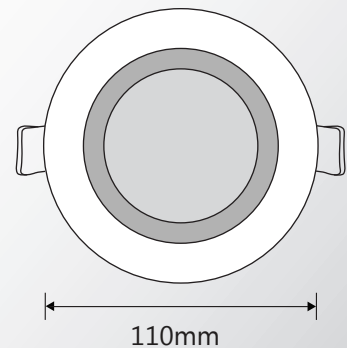

Titan 13W

TLTD3010WD | TLTD4010WD | TLTD5010WD

TECHNICAL INFORMATION

- 3 year replacement warranty
- Advanced heat sink diffusion
- High quality aluminium fascia
- 100° Beam angle
- IP44 Rated
- Dimmable down to 10% when using a Martec dimmer (MTD300VA)
- Long life energy saving LED technology

| | | | |
|-----------------------|------------|------------|------------|
| Wattage | 13w | | |
| Lumen Output | 900lm | 930lm | 970lm |
| Colour Temp | 3000k | 4000k | 5000k |
| Beam Angle | 100° | | |
| Approx Lamp Life | 50,000HRS | | |
| CRI | >80 | | |
| Cut Out | 90mm | | |
| Ordering Codes | | | |
| Matt White Frame | TLTD3010WD | TLTD4010WD | TLTD5010WD |