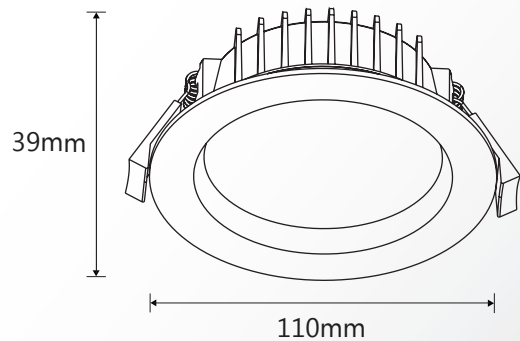

Titan 13W

TLTD3010WD | TLTD4010WD | TLTD5010WD

TECHNICAL INFORMATION

- 3 year replacement warranty
- Advanced heat sink diffusion
- High quality aluminium fascia
- 100° Beam angle
- IP44 Rated
- Dimmable down to 10% when using a Martec dimmer (MTD300VA)
- Long life energy saving LED technology

| | | | |
|-----------------------|------------|------------|------------|
| Wattage | 13w | | |
| Lumen Output | 900lm | 930lm | 970lm |
| Colour Temp | 3000k | 4000k | 5000k |
| Beam Angle | 100° | | |
| Approx Lamp Life | 50,000HRS | | |
| CRI | >80 | | |
| Cut Out | 90mm | | |
| Ordering Codes | | | |
| Matt White Frame | TLTD3010WD | TLTD4010WD | TLTD5010WD |