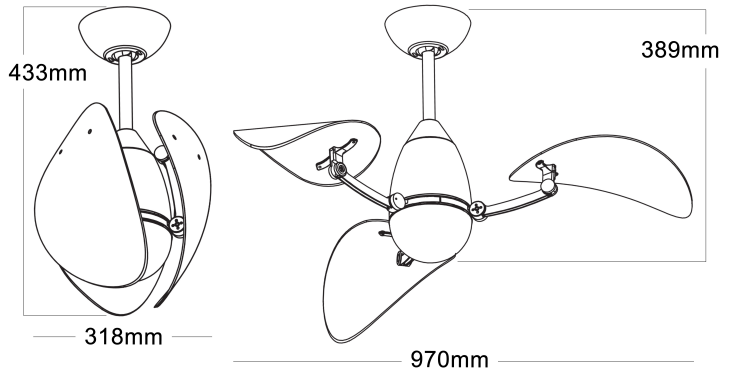

MVA1043MMR
Matt Black motor | Matt Black blades

MVA1043BCR
Brushed Nickel motor | Clear blades

MVA1043BBR
Brushed Nickel motor | Bamboo blades

- /// 3 year In Home warranty
- /// Dimmable 15W Tricolour switchable (3000k, 4000k or 5000k) LED light
- /// Includes 5 speed remote control
- /// 3 stage step dimming LED light module (click on/off for dimming function)
- /// 30W Brushless DC motor
- /// Summer/Winter reverse button on the remote
- /// Electronically factory balanced blades
- /// Up to 8hr fan timer
- /// 970mm (38") blade diameter
- /// Hangsure angle canopy
- /// 12° blade pitch

Warm White 3000k	Neutral White 4000k	Cool White 5000k
----------------------------	-------------------------------	----------------------------

FORWARD/REVERSE

	1	2	3	4	5
SPEED					
CURRENT	0.15A	0.1A	0.08A	0.07A	0.055A
POWER	30W	TBA	TBA	TBA	TBA