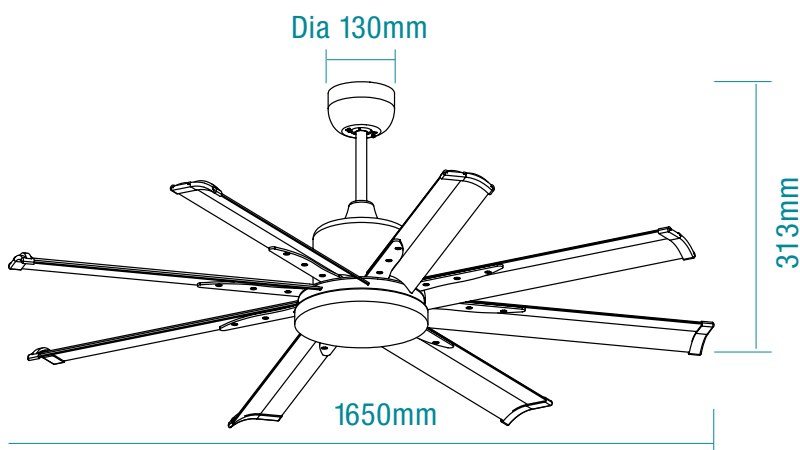

35W 1650MM (65") DC CEILING FAN 8 BLADES WITH REMOTE CONTROL

Model Numbers

MAF168MR - Matt Black
MAF168WR - White
MAF168BR - Brushed Nickel

Features

- Brushless quiet and efficient 35W DC motor
- Robust designed ideal for indoor and covered outdoor applications
- Steel body and canopy with 8 aluminium blades
- Air movement up to 14,400m³/hr
- Blade pitch 17°
- Hangsure canopy up to 15° maximum
- Fully reversible for summer and winter mode from remote control
- Supplied with 5 speed remote control and timer with up to 8 hour timer control mode

Warranty

DC Motor

Airflow Capacity
14,400m³/hr

Summer/Winter
Reverse
Function

Blade Pitch

Hangsure
Canopy

Indoor & Covered
Outdoor Use

DIMENSIONS

35W 1650MM (65") DC CEILING FAN 8 BLADES WITH REMOTE CONTROL

SPECIFICATIONS

Model Name	Albatross Mini
Model Numbers	MAF168MR - Matt Black MAF168WR - White MAF168BR - Brushed Nickel
Air Movement m³/hr	14,400m ³ /hr
Motor	DC
Power Wattage	35W
Voltage	220-240V 50Hz
Materials / Blade	Aluminium body and canopy
Number of Blades	8 blades
Blade Pitch	17°
Hangsure Canopy	Maximum 15°
Control	Supplied with 5 speed remote control and timer

SHIPPING

Packaging Size	390(H) x 290(W) x 630(L)mm (MAF168MR) 390(H) x 290(W) x 630(L)mm (MAF168WR) 390(H) x 290(W) x 630(L)mm (MAF168BR)
Carton Quantity	1
Gross Weight	11.5Kg (MAF168MR) 11.5Kg (MAF168WR) 11.5Kg (MAF168BR)