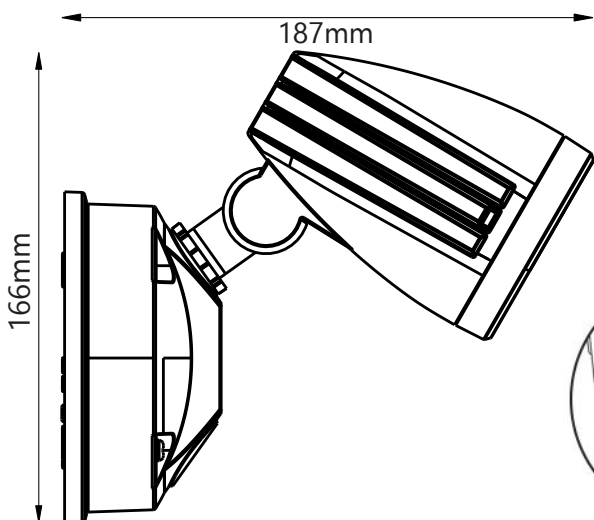

## 15W LED Single Head Security Light

Quick  
Connect  
System

2  
YEAR  
Replacement  
Warranty

Energy  
Efficient

IP  
54  
Rating

5000K  
NEUTRAL  
WHITE  
3000K  
WARM  
WHITE  
4000K  
COOL  
WHITE

MLXF3451M

### TECHNICAL INFORMATION

**Power:** 15W  
**Voltage:** 220-240V AC  
**Colour Temperature:** Tricolour 3000K, 4000K or 5000K  
**Lumens:** 1200 - 1250lm  
**Material:** Cast aluminium / polycarbonate  
**Size:** 166mm x 117mm x 187mm  
**Beam Angle:** 100°  
**IP Rating:** IP54  
**Approx Lamp Life:** >25000H  
**Operating Temp:** -20°C to +40°C  
**CRI:** Ra>80