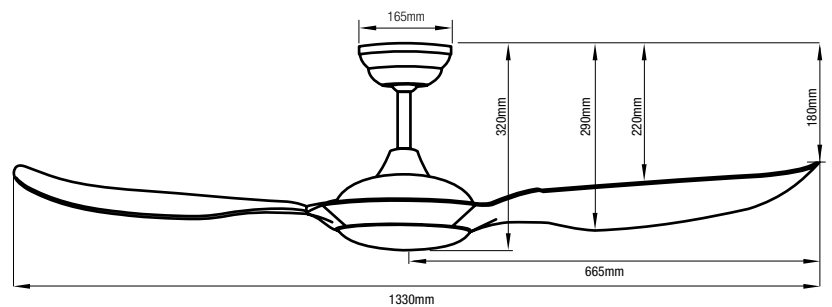

30° Hang-Sure Canopy

INCLUDES

- 1 x Ceiling fan
- 1 x 6 speed remote
- 1 x Sure-hang bracket
- 1 x Instruction manual
- 1 x Hardware pack

AVAILABLE EXTRAS

Tricolour LED Light Kits

DIMENSIONS

1320MM NEW GENERATION INDOOR - OUTDOOR CEILING FAN

SPECIFICATIONS

Model name	Zodiac
Model numbers	MZF134TSR, MZF134WSR
Colours available	Titanium satin, white satin
Warranty	3 year in home warranty, excludes remote control (1 year replacement warranty)
Size	1320mm (52")
Fan drop	320mm
Blade count	2, 3 or 4 - blade interchangeable
Blade material	ABS
Motor type	Ball bearing
Motor stack size	dia. 125 x H25/mm
Motor watt	50w DC
Reverse mode	Yes
Remote control	6 speed
Voltage	230~240V ~ 50Hz
Size	1320mm or 52" sweep blade length
Remote control	6 speed remote with step dimming and blade reverse function
Blade pitch	19° degree
Current power wattage by speed control	Speed 1: 6w Speed 2: 8w Speed 3: 13w Speed 4: 27w Speed 5: 38w Speed 6: 54w
Air movement capacity	17,700m ³ /hr
Optional CCT LED tricolour light kit	3000k: 1270lm 4000k: 1246lm 5000k: 1327lm
CRI	>80