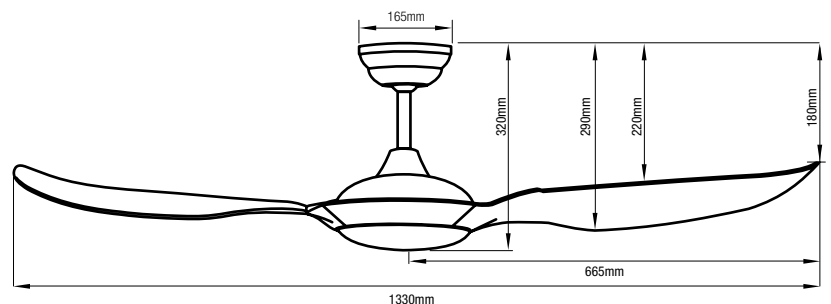

30° Hang-Sure Canopy

INCLUDES

- 1 x Ceiling fan
- 1 x 6 speed remote
- 1 x Sure-hang bracket
- 1 x Instruction manual
- 1 x Hardware pack

AVAILABLE EXTRAS

Tricolour LED Light Kits

DIMENSIONS

1320MM NEW GENERATION INDOOR - OUTDOOR CEILING FAN

SPECIFICATIONS

Model name	Zodiac
Model numbers	MZF134TSR, MZF134WSR
Colours available	Titanium satin, white satin
Warranty	3 year in home warranty, excludes remote control (1 year replacement warranty)
Size	1320mm (52")
Fan drop	320mm
Blade count	2, 3 or 4 - blade interchangeable
Blade material	ABS
Motor type	Ball bearing
Motor stack size	dia. 125 x H25/mm
Motor watt	54w DC
Reverse mode	Yes
Remote control	6 speed
Voltage	230~240V ~ 50Hz
Size	1320mm or 52" sweep blade length
Remote control	6 speed remote with step dimming and blade reverse function
Blade pitch	19° degree
Current power wattage by speed control	Speed 1: 6w Speed 2: 8w Speed 3: 13w Speed 4: 27w Speed 5: 38w Speed 6: 54w
Air movement capacity	374m ³ /min , 22,440m ³ /hr
Optional CCT LED tricolour light kit	3000k: 1270lm 4000k: 1246lm 5000k: 1327lm
CRI	>80