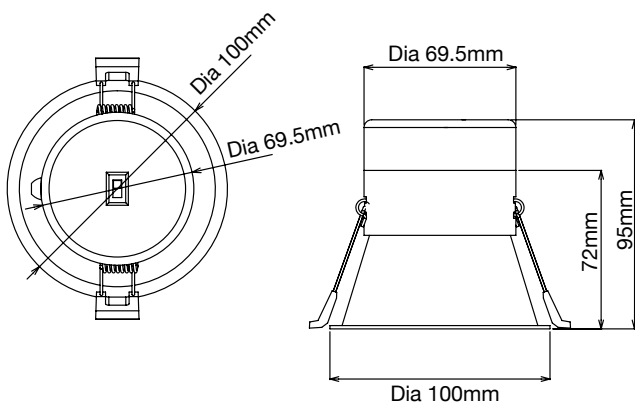

### Features

- Low glare and aesthetically designed
- Aluminium housing with recessed reflector
- Ideal for residential, apartments and internal application
- Ø90mm cutout size
- IP44 ingress protection (front only)
- IC-4 or IC-F covered and abutted with insulation
- Switchable colour temperature 3000K, 4000K and 5000K
- Supplied with 1m flex and plug for simple installation

## DIMENSIONS

### SPECIFICATIONS

<b>Model Name</b>	Class II
<b>Model Numbers</b>	TLCD34510WD TLCD34510MD
<b>Power Wattage</b>	10W
<b>Voltage</b>	220-240V~50Hz
<b>Materials / Housing</b>	High quality die cast aluminium construction
<b>Cutout Size</b>	Dia 90mm
<b>Colour Temperature</b>	3000K, 4000K, 5000K
<b>Lumens Output</b>	750lm/800lm/830lm (TLCD34510WD) 700lm/750lm/780lm (TLCD34510MD)
<b>IP Rating</b>	IP44
<b>Beam Angle</b>	50°
<b>CRI</b>	Ra>80
<b>Rated Lifetime</b>	40,000 hours @ Ta25°C
<b>Dimmable</b>	Yes
<b>Flex and Plug</b>	Yes
<b>Sensor</b>	N/A

### SHIPPING

<b>Packaging size</b>	TLCD34510WD	125(H) x 110(W) x 115(L)mm
	TLCD34510MD	125(H) x 110(W) x 115(L)mm
<b>Carton quantity</b>	24	
<b>Gross weight</b>	TLCD34510WD	10.0kg
	TLCD34510MD	10.0kg