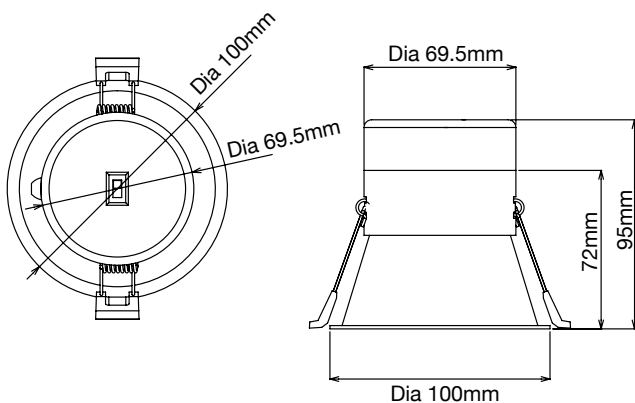

10W TRICOLOUR LED DOWNLIGHT

Model Numbers

TLCD34510WD / TLCD34510MD

Features

- Low glare and aesthetically designed
- Aluminium housing with recessed reflector
- Ideal for residential, apartments and internal application
- Ø90mm cutout size
- IP44 ingress protection (front only)
- IC-4 or IC-F covered and abutted with insulation
- Switchable colour temperature 3000K, 4000K and 5000K
- Supplied with 1m flex and plug for simple installation

DIMENSIONS

10W TRICOLOUR LED DOWNLIGHT

PACKAGING

SPECIFICATIONS

Model Name	Class II
Model Numbers	TLCD34510WD TLCD34510MD
Power Wattage	10W
Voltage	220-240V~50Hz
Materials / Housing	High quality die cast aluminium construction
Cutout Size	Dia 90mm
Colour Temperature	3000K, 4000K, 5000K
Lumens Output	750lm/800lm/830lm (TLCD34510WD) 700lm/750lm/780lm (TLCD34510MD)
IP Rating	IP44
Beam Angle	50°
CRI	Ra>80
Rated Lifetime	40,000 hours @ Ta25°C
Dimmable	Yes
Flex and Plug	Yes
Sensor	N/A

SHIPPING

Packaging size	TLCD34510WD	125(H) x 110(W) x 115(L)mm
	TLCD34510MD	125(H) x 110(W) x 115(L)mm
Carton quantity	24	
Gross weight	TLCD34510WD	10.0kg
	TLCD34510MD	10.0kg

AVAILABLE COLOURS

Model	Colour	Barcode
TLCD34510WD	Matt White	 9 312375 505563

Model	Colour	Barcode
TLCD34510MD	Matt Black	 9 312375 505570