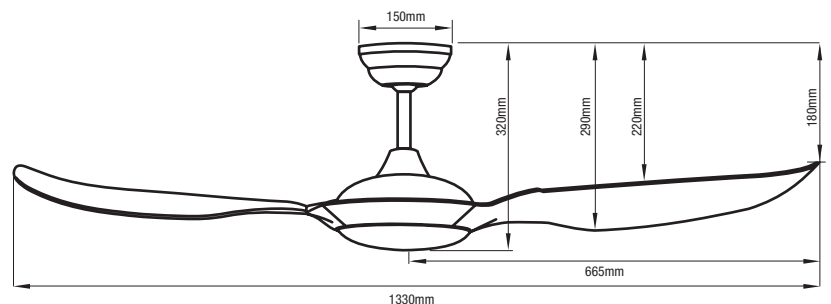

30° Hang-Sure Canopy

INCLUDES

- 1 x Ceiling fan
- 1 x 6 speed remote
- 1 x Sure-hang bracket
- 1 x Instruction manual
- 1 x Hardware pack

AVAILABLE EXTRAS

Tricolour LED Light Kits

DIMENSIONS

Aust/NZ Approval No. SAA - XXXXX

INSTALLATION

Suitable for:	Outdoor and coastal applications.
Power input:	230~240V ~50Hz
Quick connect	Yes
Installation	Certified licensed electrician required.
Warranty	2 years in-home

SPECIFICATIONS

Model name	Zodiac
Model numbers	MZF134TSR, MZF134WSR
Colours available	Titanium satin, white satin
Warranty	2 years in-home
Size	1320mm (52")
Fan drop	320mm
Blade count	2, 3 or 4 - blade interchangeable
Blade material	ABS
Motor type	Ball bearing
Motor stack size	125 x H25/mm
Motor watt	54w DC
Reverse mode	Yes
Remote control	6 speed
Voltage	230~240V ~ 50Hz
Size	1320mm or 52" sweep blade length
Remote control	6 speed remote with step dimming and blade reverse function
Blade pitch	19° degree
Current power wattage by speed control	Speed 1: 6w Speed 2: 8w Speed 3: 13w Speed 4: 27w Speed 5: 38w Speed 6: 54w
Air movement capacity	374m³/min , 22,440m³/hr
Optional CCT LED tricolour light kit	3000k: 1270lm 4000k: 1246lm 5000k: 1327lm
CRI	>80