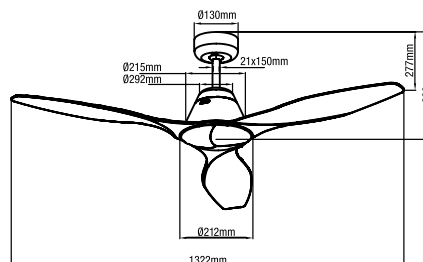

30° Hang-Sure Canopy

INCLUDES

- 1 x Ceiling fan (with or without LED light)
- 1 x 3 speed wall remote controller and light switch
- 1 x Hang Sure bracket
- 1 x Instruction manual
- 1 x Hardware pack

DIMENSIONS

INSTALLATION

Suitable for:	Outdoor and coastal applications
Power input:	230~240V ~50Hz
Quick connect	Yes
Installation	Certified licensed electrician required
Warranty	2 year in-home

SPECIFICATIONS

Model name	Triumph
Model numbers	MTF133TS, MTF133WS (no light) MTF1333TS, MTF1333WS (with light)
Power (wattage)	65w
Voltage	240v/50hz
Speeds	3
Remote adaptable	Yes Note: remote is not included with this fan
Wall control switch	3 speed wall controller with light switch
Motor	AC
Easy quick connect	Yes
LED light wattage	15w
Diameter	52" or 1320mm
No. of blades	3
Blade pitch	12°
Ceiling rake pitch	30°
Blade/fan material	ABS/steel
Anti corrosive resistant	Yes
Height of fan (canopy to the bottom of the fan)	330mm
Maximum airflow rating†	180m3/min
Speed (RPM)	High: 60w/190 Medium: 40w/150 Low: 25w/110