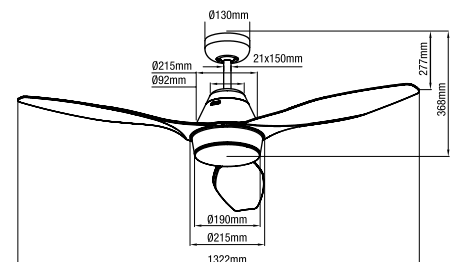

30° Hang-Sure Canopy

INCLUDES

- 1 x Ceiling fan (with or without LED light)
- 1 x 3 speed wall remote controller and light switch
- 1 x Hang Sure bracket
- 1 x Instruction manual
- 1 x Hardware pack

DIMENSIONS

INSTALLATION

Suitable for:	Outdoor and coastal applications
Power input:	230~240V ~50Hz
Quick connect	Yes
Installation	Certified licensed electrician required
Warranty	2 year in-home

SPECIFICATIONS

Model name	Triumph
Model numbers	MTF133TS, MTF133WS (no light) MTF1333TS, MTF1333WS (with light)
Power (wattage)	65w
Voltage	240v/50hz
Speeds	3
Remote adaptable	Yes Note: remote is not included with this fan
Wall control switch	3 speed wall controller with light switch
Motor	AC
Easy quick connect	Yes
LED light wattage	15w
Diameter	52" or 1320mm
No. of blades	3
Blade pitch	12°
Ceiling rake pitch	30°
Blade/fan material	ABS/steel
Anti corrosive resistant	Yes
Height of fan (canopy to the bottom of the fan)	330mm
Maximum airflow rating†	180m3/min
Speed (RPM)	High: 60w/190 Medium: 40w/150 Low: 25w/110