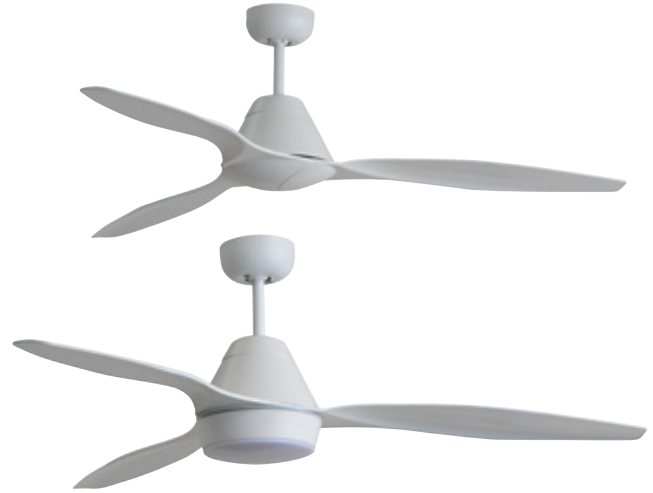

Warranty

**65W AC 52" 1320MM 3 BLADE
CEILING FAN WITH ABS BLADES
MTF133MM/MTF133WS/MTF1333MM/MTF1333WS**

*3 year in-home + additional 3 years on the motor only.

- Aero-dynamic body & ABS blade design
- Includes 3 speed wall controller and light switch
- AC motor
- Hang sure canopy bracket to suit up to 15° ceiling rake
- 15W Tricolour LED Light (for light models only)
- Summer winter reversible
- Remote control adaptable (sold separately)

| | | | | | | | | | | | |
|------------------|-----------------|-----------------|--------------------------------|----------------|----------------------|---------------|-----------------|------------|-------------------------------|------------------------------|-------------------------|
| | | | | | | | | | | | |
| Energy Efficient | Quiet Operation | Indoor Use Only | Summer/Winter Reverse Function | Tropical Rated | Quick Connect System | Power Wattage | Hangsure Canopy | ABS Blades | Tricolour (light models only) | Airflow Capacity 10,500m³/hr | 3 Speed Wall Controller |

DIMENSIONS

Aust/NZ Approval No. SAA-190889-EA

65W AC 52" 1320MM 3 BLADE CEILING FAN WITH ABS BLADES

FEATURES

- Premium long life AC motor
- Low noise making the fan ideal for bedrooms
- ABS blades
- Non-rusting and anti-corrosive, making it suitable for indoor/covered outdoor use
- Motor is assembled in a computerised production line with closely monitored testing to eliminate any performance issues such as unwanted wobbling
- Reversible airflow option for summer or winter use
- Quick connect wiring and fittings for easy installation
- Hang-sure vibration and noise reducing canopy to suit up to a 15° ceiling rake pitch
- Includes 3 speed wall controller with light switch
- 15Watt 1300 Lumens, with Tricolour SMD LED 3000K, 4000K, 5000K colour switchable (for light models only). Remote control adaptable with MPREMS, MPLCDS and MPAPP remotes (sold separately).