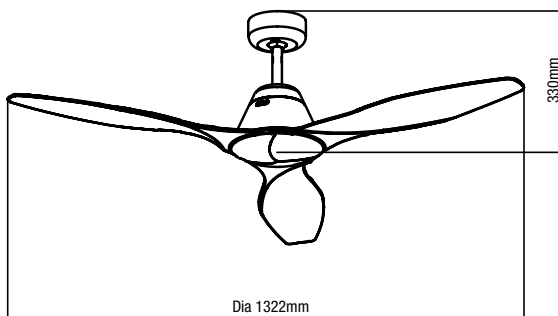

DIMENSIONS

Aust/NZ Approval No. SAA-190889-EA