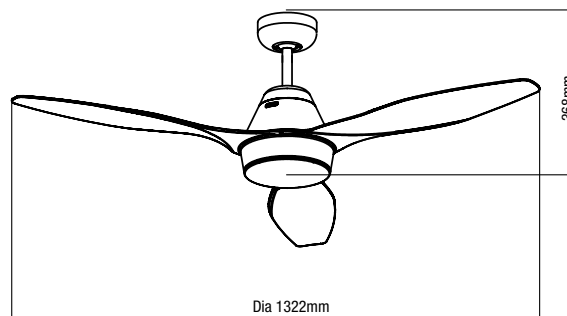

DIMENSIONS

Aust/NZ Approval No. SAA-190889-EA