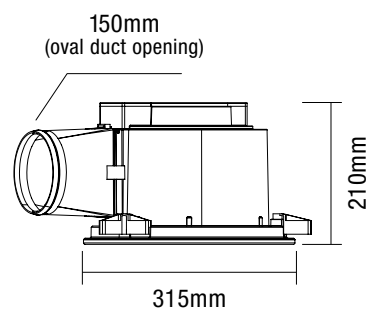

45W / 60W EXHAUST FAN ROUND / SQUARE

Model Numbers

MXFFR25W
MXFFS25W
MXFFR30W
MXFFS30W

Features

- Low profile design ideal for installation in bathroom, laundry and any residential and apartments applications
- Swivel quick mount base for easy installation
- Polypropylene (PP) housing with ABS fascia (Flow 240), ABS plastic housing with ABS fascia (Flow 295)
- Built in thermal overload protection
- Side ducting access with draft stopper included
- Compatible with Martec bathroom remote MBHREM (not included)

DIMENSIONS

ROUND 240 / SQUARE 240

ROUND 295 / SQUARE 295

45W / 60W EXHAUST FAN ROUND / SQUARE

PACKAGING

SPECIFICATIONS

Model Name	Flow 240 / Flow 295
Model Numbers	MXFFR25W - White MXFFS25W - White MXFFR30W - White MXFFS30W - White
Air Extraction m³/hr	390m ³ /hr / 600m ³ /hr
Power Wattage	45W / 60W
Voltage / Frequency	220-240 50-60Hz
Materials / Housing	Polypropylene
Cutout Size	Dia 240mm / 295mm
Decibel Rating	≤40dB
Minimum Ceiling Depth	210mm / 240mm
Ducting Size	Dia 125mm / 150mm
Accessories Included	1m flex & plug

SHIPPING

Model Numbers	Carton Size				Carton Gross Weight (Kg)
	H (mm)	W (mm)	L (mm)	Pallet Quantity	
MXFFR25W	335	318	226	80	2
MXFFS25W	335	318	226	80	2
MXFFR30W	405	295	395	60	2.05
MXFFS30W	405	295	395	60	2.05