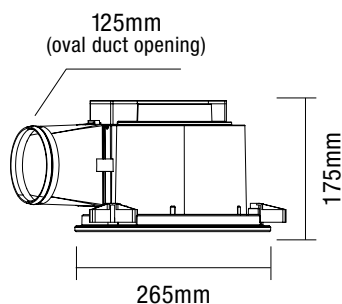

45W / 60W EXHAUST FAN ROUND / SQUARE

Model Numbers

MXFFR25W
MXFFS25W
MXFFR30W
MXFFS30W

Features

- Low profile design ideal for installation in bathroom, laundry and any residential and apartments applications
- Swivel quick mount base for easy installation
- Polypropylene (PP) housing with ABS fascia (Flow 240), ABS plastic housing with ABS fascia (Flow 295)
- Built in thermal overload protection
- Side ducting access with draft stopper included
- Compatible with Martec bathroom remote MBHREM (not included)

DIMENSIONS

ROUND 240 / SQUARE 240

ROUND 295 / SQUARE 295

45W / 60W EXHAUST FAN ROUND / SQUARE

PACKAGING

SPECIFICATIONS

Model Name	Flow 240 / Flow 295
Model Numbers	MXFFR25W - White MXFFS25W - White MXFFR30W - White MXFFS30W - White
Air Extraction m³/hr	390m ³ /hr / 600m ³ /hr
Power Wattage	45W / 60W
Voltage / Frequency	220-240 50-60Hz
Materials / Housing	Polypropylene
Cutout Size	Dia 240mm / 295mm
Decibel Rating	≤40dB
Minimum Ceiling Depth	210mm / 240mm
Ducting Size	Dia 125mm / 150mm
Accessories Included	1m flex & plug