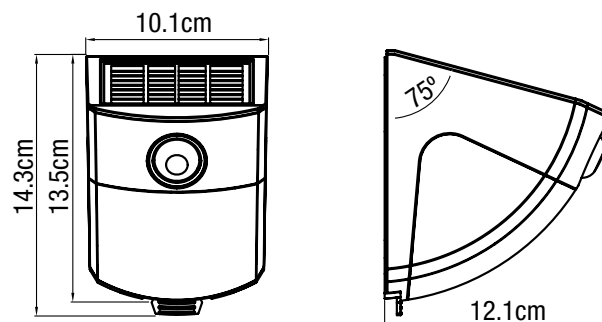

DETECTS MOVEMENT PIR MOTION SENSOR

EASY DIY INSTALLATION
No electrician required.

 IP 44 Weather Resistant Rating	 3W Wattage	 5000K Colour Temperature	 300 LUMENS Lumens
 SMD LED	 DIY Installation	>80 icon"/> >80 CRI	 25,000 HOURS LED Lamp Life
 Energy Efficient	 Detection Distance 7m	 90° Sensor Angle	 Solar
			 LI-ION 3.7V 1800mAh Li-ion Battery

INCLUDES

Built in sensor with detection distance up to 7 metres.
Hardware pack, 2x wall plugs + 2x screws.

DIMENSIONS

3W SOLAR WALL LIGHT WITH PIR SENSOR

FEATURES

- Built-in PIR sensor and poly silicon solar panel
- PIR detection area 90°
- Up to 7m detection distance
- Light source: 6x0.5w SMD LEDs
- 5000K light colour temperature
- 300 lumens
- 3.7V 1800mAh Li-ion battery
- LED lamp beam angle 120°
- LED light will last up to 60 minutes continuous operation at full brightness when fully charged silicon solar panel

SPECIFICATIONS

Model name	Atlas
Model number	MLSA503MS
Power (wattage)	3W
Battery voltage	3.7V 1800mAh Li-ion battery
Lumens	300lm
Colour temperature	5000k
LED type	6 x 0.5w
Size (mm)	143 x 101 x 121
Beam angle	120°
Colour temperature index	≥80
Weather resistance rating	IP44
Approximate lamp life	25000h
Sensor detection angle	90°
Detection distance max	7m
Duration time	60s fixed
Lux control level	10+10 lux will light for 40 minutes after charging for 24hrs and will light for 60 minutes after fully charging

INSTALLATION

Installation	DIY installation
Warranty	1 year replacement warranty*

*Please refer to warranty conditions.

SHIPPING

Packaging size	L155mm x H107mm x D150mm
Gross weight	600g
Carton qty	12

AVAILABLE IN BLACK